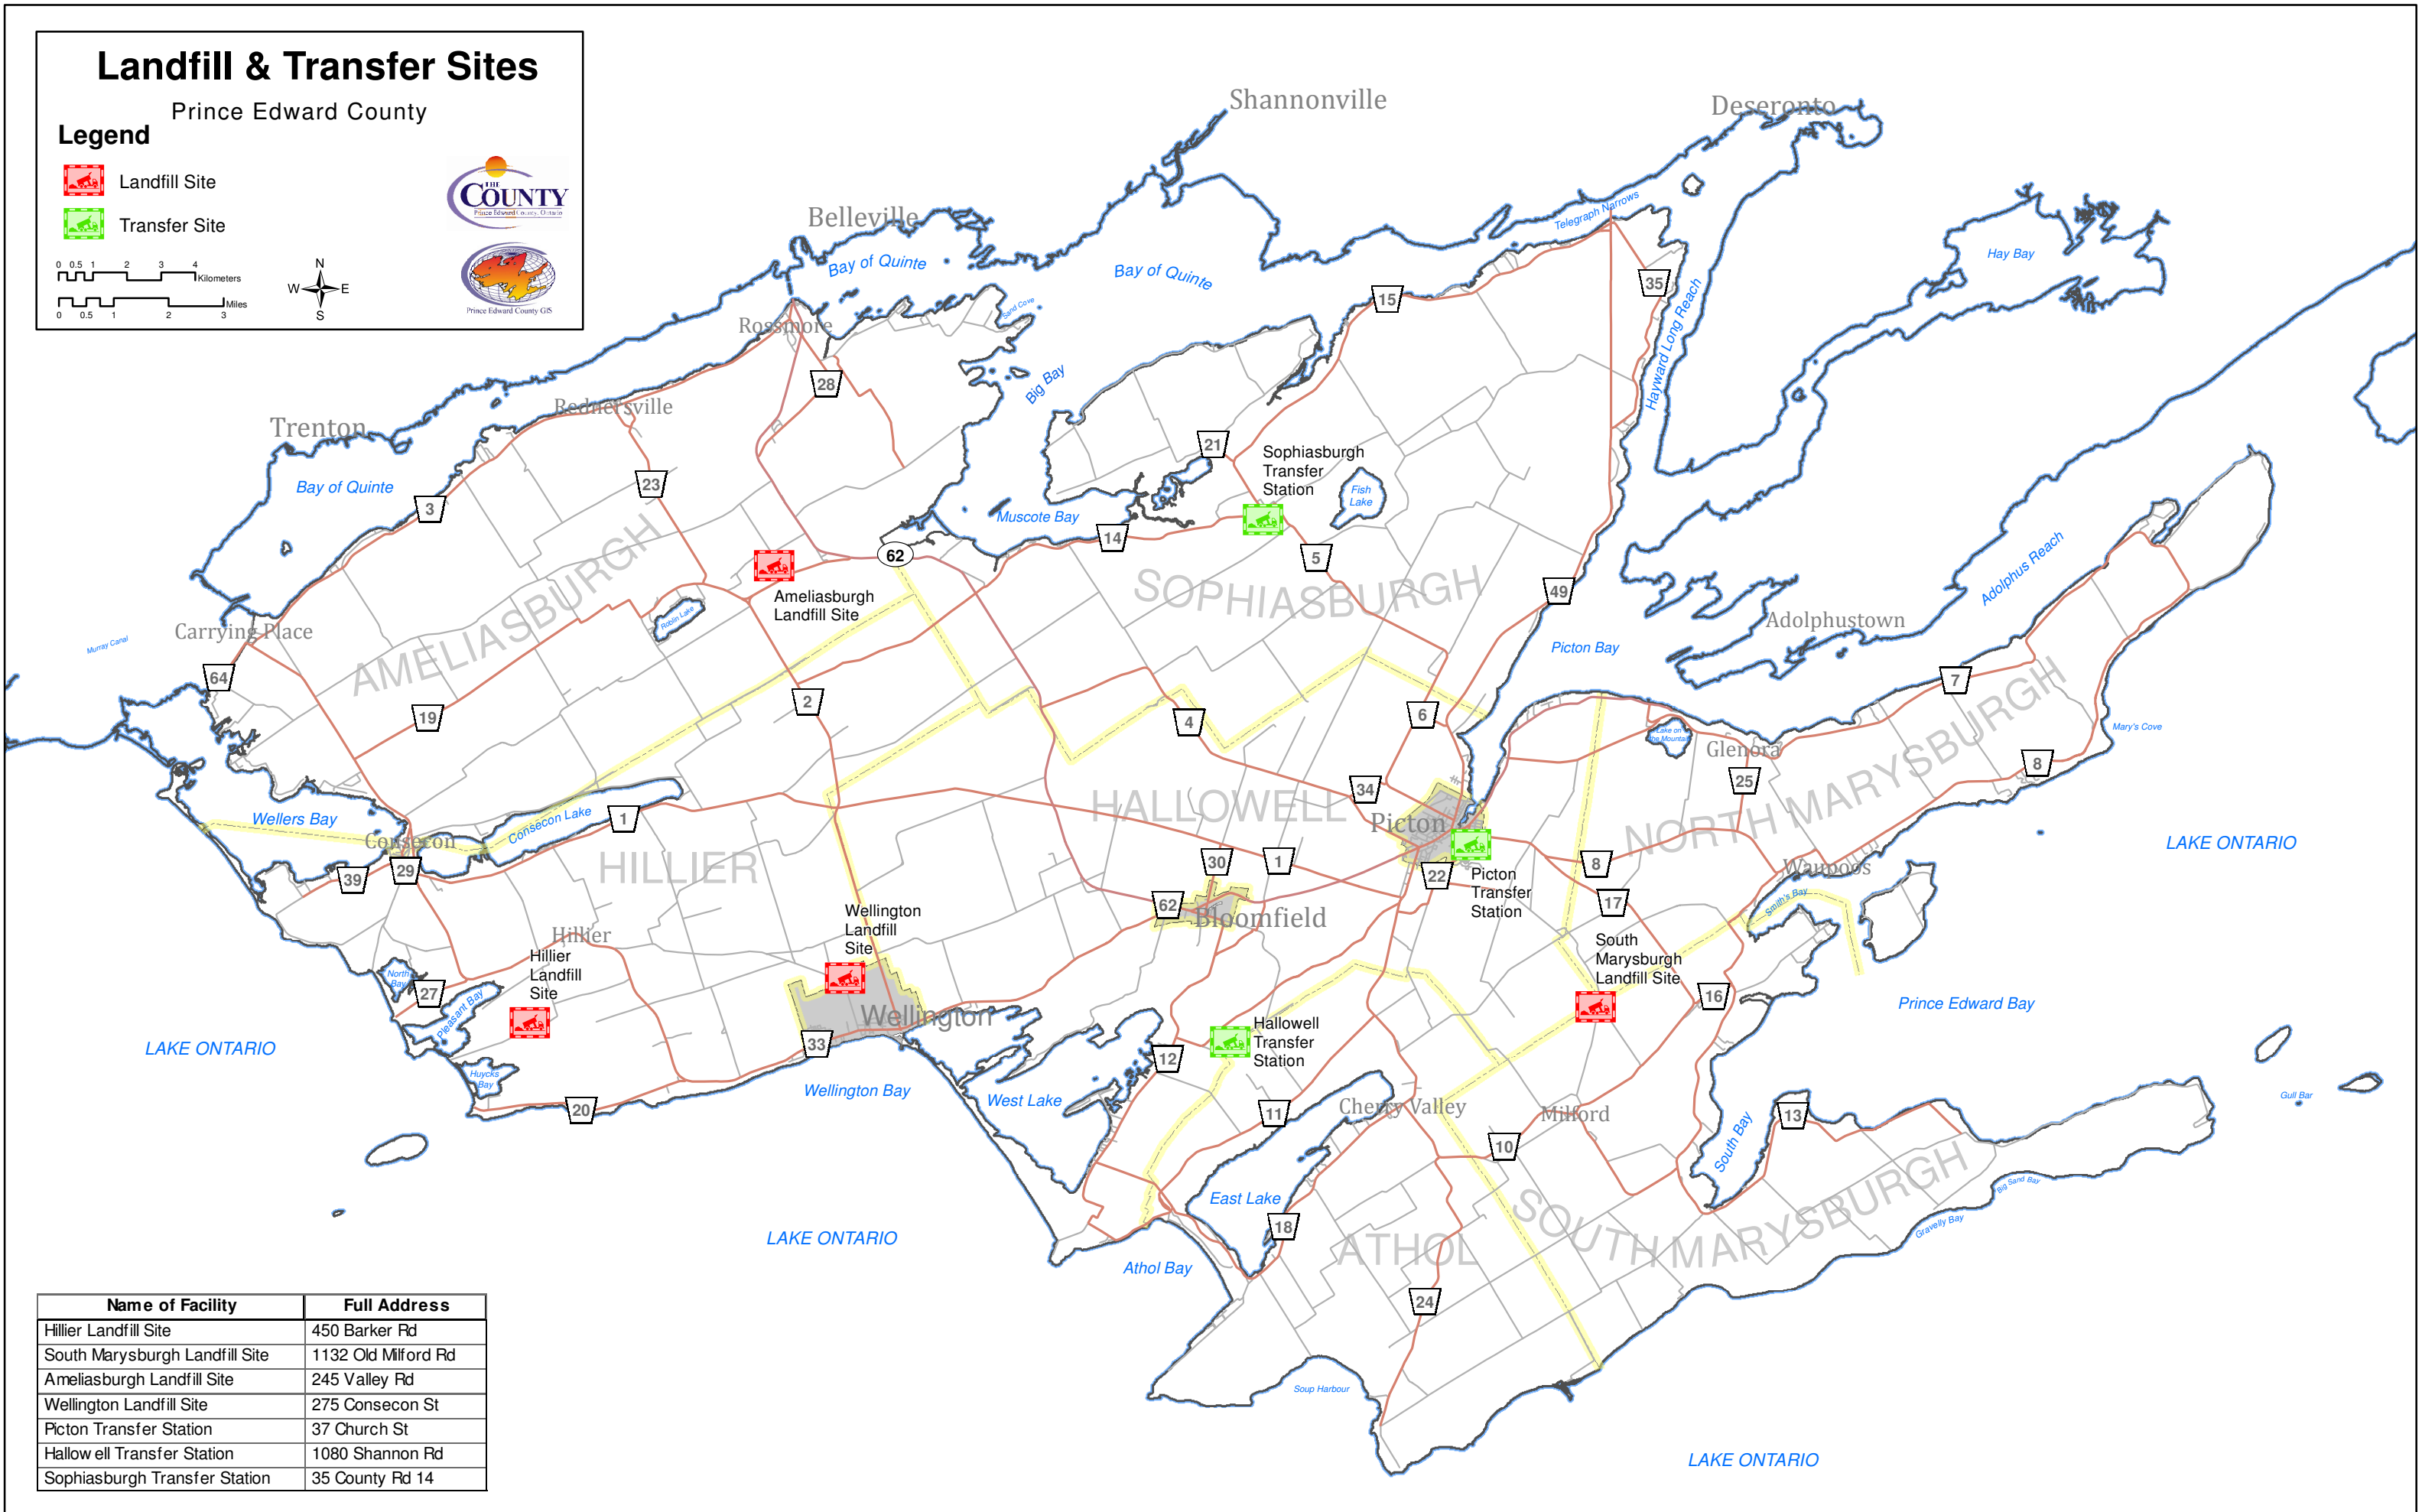

# Landfill & Transfer Sites

Prince Edward County

## Legend

 Landfill Site

 Transfer Site

Name of Facility	Full Address
Hillier Landfill Site	450 Barker Rd
South Marysburgh Landfill Site	1132 Old Milford Rd
Ameliasburgh Landfill Site	245 Valley Rd
Wellington Landfill Site	275 Consecon St
Picton Transfer Station	37 Church St
Hallow ell Transfer Station	1080 Shannon Rd
Sophiasburgh Transfer Station	35 County Rd 14