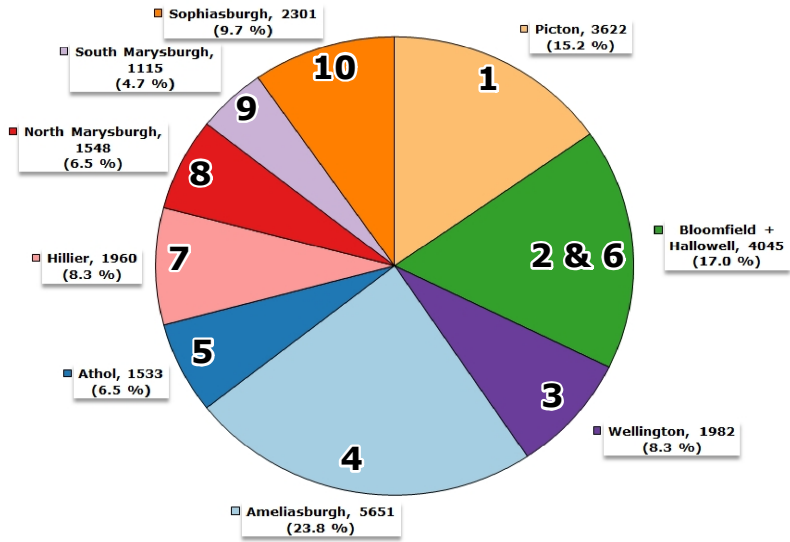

Estimated Population & Percentage

9 Electoral Wards Proposal in Prince Edward County

Estimated Population & Percentages

Legend

- Ameliasburgh
- Athol
- Bloomfield & Hallowell
- Hillier
- North Marysburgh
- Picton
- Sophiasburgh
- South Marysburgh
- Wellington

Scale:

Produced by The Corporation of the County of Prince Edward (PEC) Information Technology/GIS Department. PEC makes no warranty, representation or guaranty as to the content, sequence, accuracy, or completeness of any of the data provided on this map. Includes material © 2015 of the Queen's Printer for Ontario. All Rights Reserved. Date published: August 7, 2015

Projection and Coordinate System: Universal Transverse Mercator UTM Zone 18 N