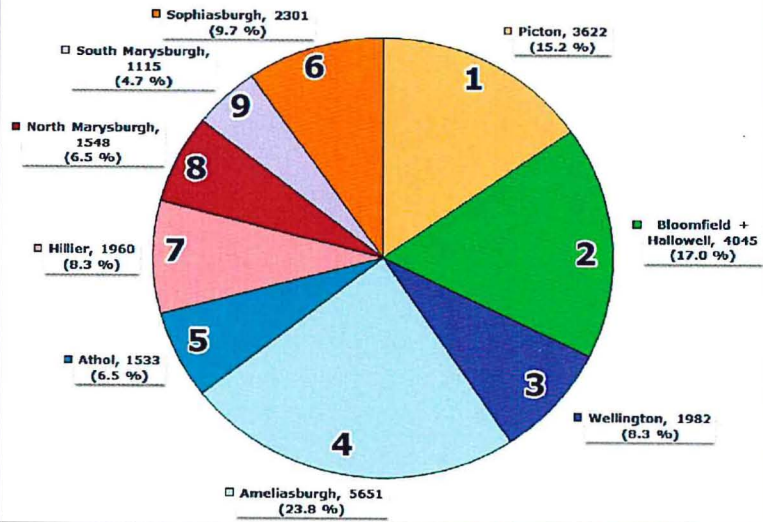

Estimated Population & Percentage

9 Electoral Wards Proposal in Prince Edward County

Estimated Population & Percentages

Legend

- Ameliasburgh
- Athol
- Bloomfield & Hallowell
- Hillier
- North Marysburgh
- Picton
- Sophiasburgh
- South Marysburgh
- Wellington

Scale:

Produced by The Corporation of the County of Prince Edward (PEC) Information Technology/GIS Department. PEC makes no warranty, representation or guaranty as to the content, sequence, accuracy, or completeness of any of the data provided on this map. Includes material © 2015 of the Queen's Printer for Ontario. All Rights Reserved. Date published: December 16, 2015

Projection and Coordinate System: Universal Transverse Mercator UTM Zone 18 N