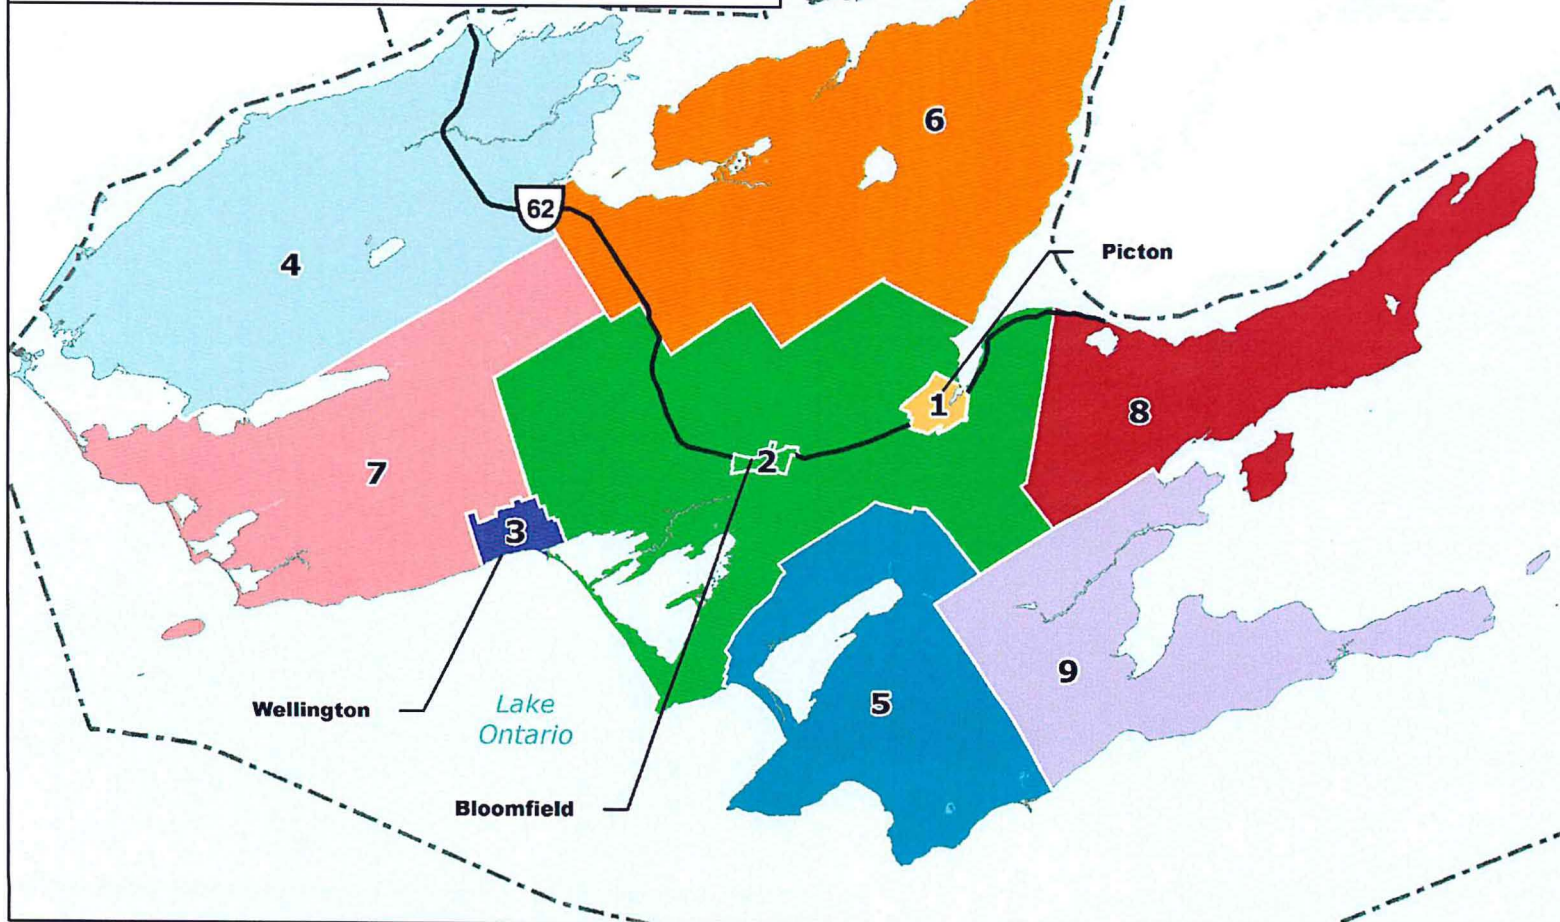

Estimated Population & Percentage

9 Electoral Wards Proposal in Prince Edward County

Estimated Population & Percentages

Legend

- Ameliasburgh
- Athol
- Bloomfield & Hallowell
- Hillier
- North Marysburgh
- Picton
- Sophiasburgh
- South Marysburgh
- Wellington

Scale:

Produced by The Corporation of the County of Prince Edward (PEC) Information Technology/GIS Department. PEC makes no warranty, representation or guaranty as to the content, sequence, accuracy, or completeness of any of the data provided on this map. Includes material © 2015 of the Queen's Printer for Ontario. All Rights Reserved. Date published: December 16, 2015

Projection and Coordinate System: Universal Transverse Mercator UTM Zone 18 N