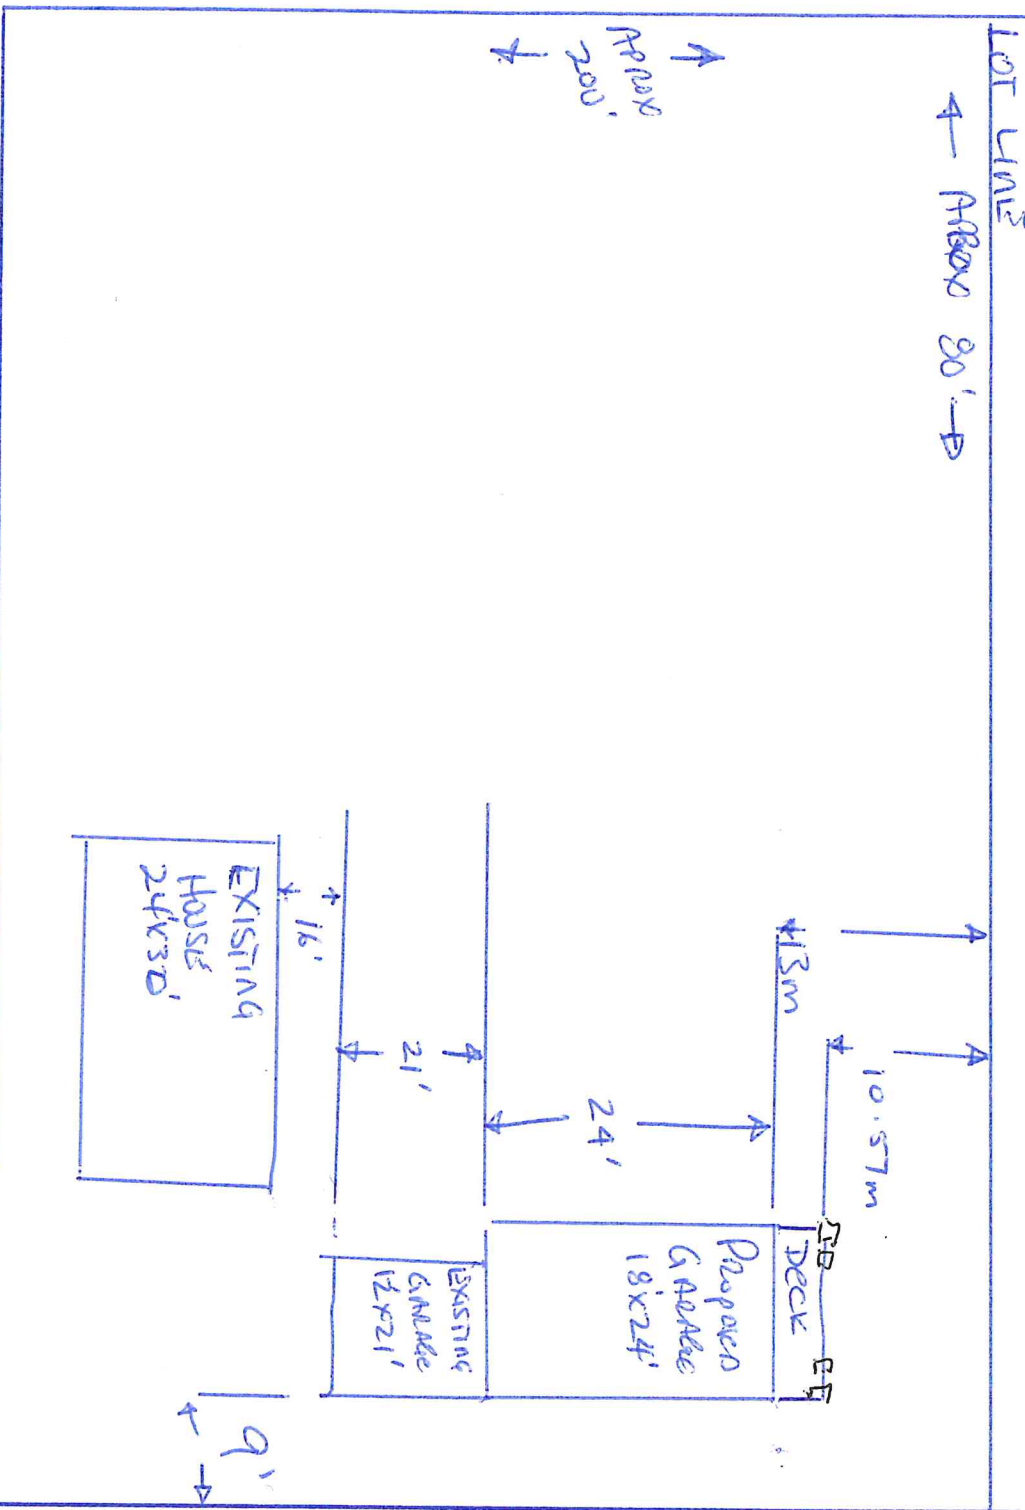

LOT LINES

← APPROX 80' →

APPROX  
200'

Site Plan.  
170 Franklin RD.

5% of Property for  
OUT BUDGS 1000 sq ft  
APPROX OUT BUDGS - 684 sq ft  
Property Size APPROX - 20,000 sq ft