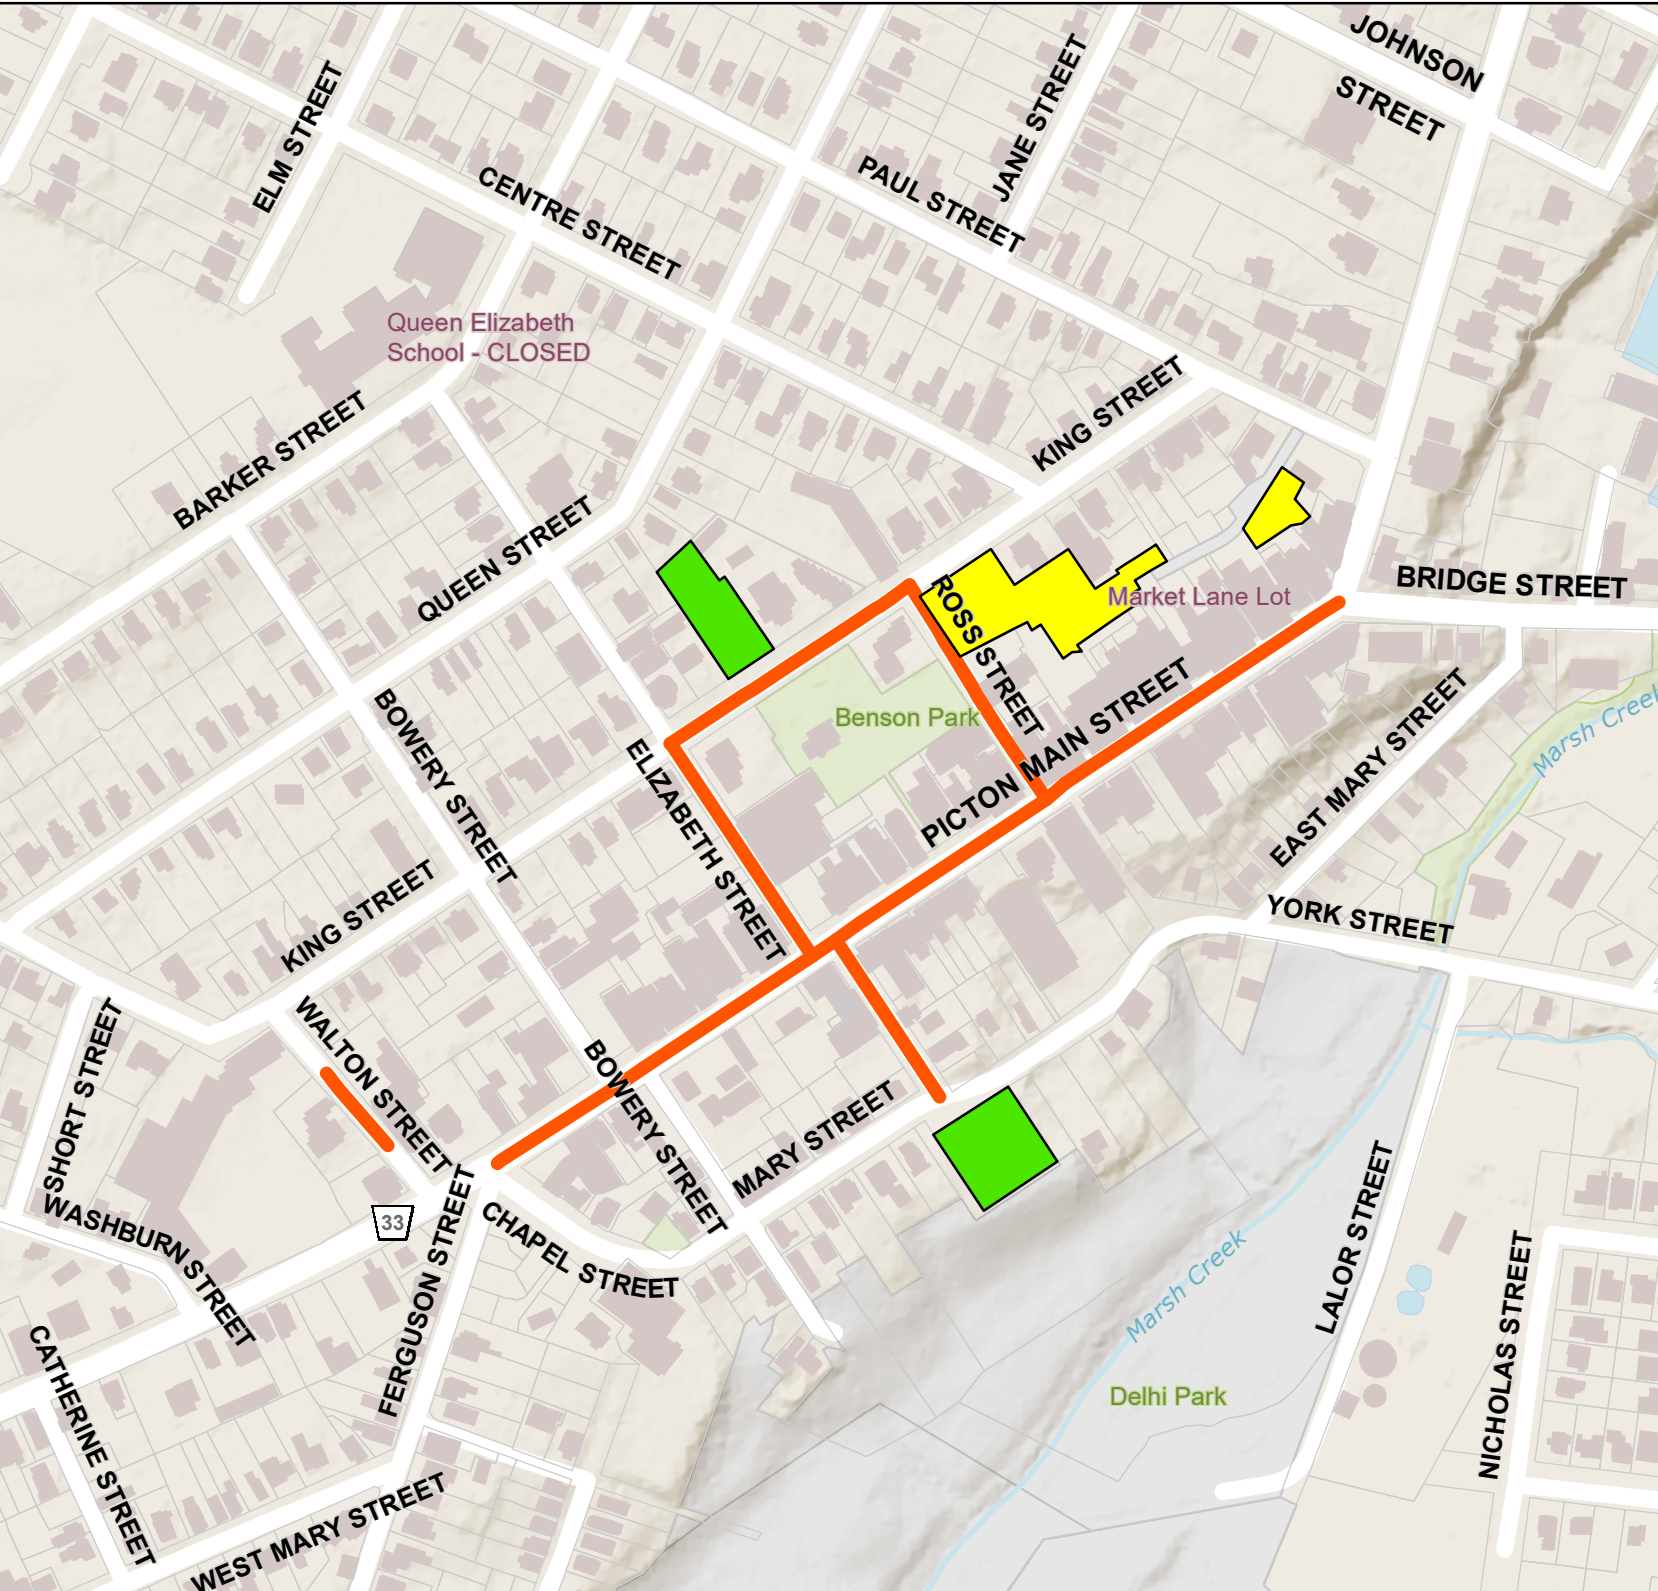

Municipal Parking

Picton, ON

Legend

Free Parking

 Limited Free Parking Lot

Pay & Display Parking

 50 ¢ / Hour Parking Lot

 \$1.50 / Hour On Street Parking

Scale = 1:4,195

The County
PRINCE EDWARD COUNTY • ONTARIO

Prince Edward County GIS

Produced by the Corporation of the County of Prince Edward (PEC) Information Technology/GIS Department. PEC makes no warranty, representation or guaranty as to the content, sequence, accuracy, or completeness of any of the data provided on this map. Includes material © 2023 of the Queen's Printer for Ontario. All rights reserved. Date Published: 2023-03-31
Projection and Coordinate System: Universal Transverse Mercator UTM Zone 18N
Datum: North American Datum 1983