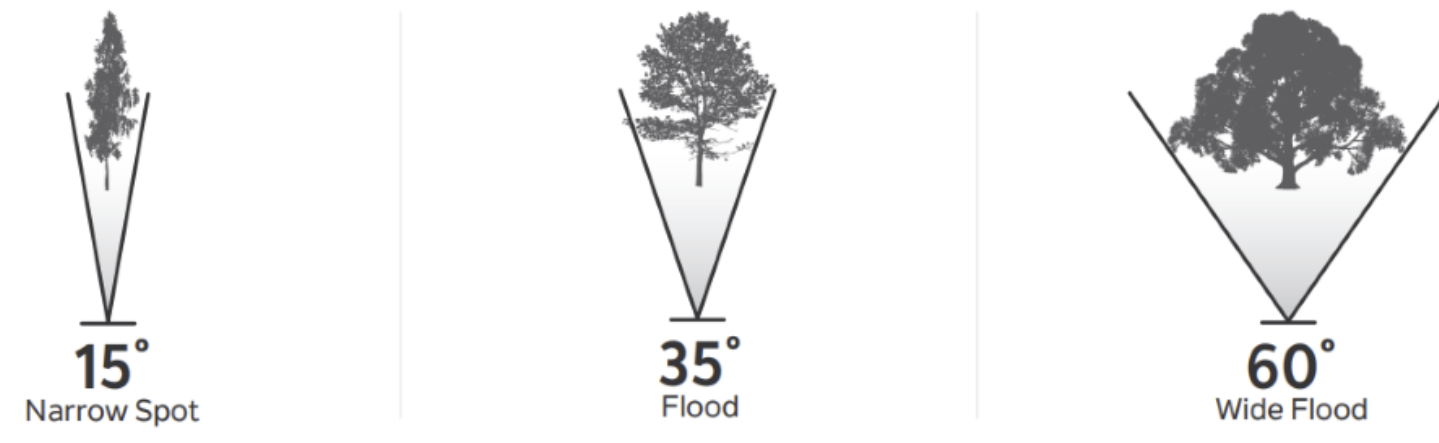

VLO 12V LED Small Accent

BEAM SPREAD

PHOTOMETRICS

Item	16015AZT27 16015BKT27 16015CBR27 15° Narrow Spot 2700K - Warm White	16015AZT30 16015BKT30 16015CBR30 15° Narrow Spot 3000K - Pure White	16016AZT27 16016BKT27 16016CBR27 35° Flood 2700K - Warm White	16016AZT30 16016BKT30 16016CBR30 35° Flood 3000K - Pure White	16017AZT27 16017BKT27 16017CBR27 60° Wide Flood 2700K - Warm White	16017AZT30 16017BKT30 16017CBR30 60° Wide Flood 3000K - Pure White
Beam	15° Narrow Spot	15° Narrow Spot	35° Flood	35° Flood	60° Wide Flood	60° Wide Flood
Candela	Max Candela: 2122	Max Candela: 2122	Max Candela: 452	Max Candela: 452	Max Candela: 179	Max Candela: 179
Distance	Foot-candles	Beam Width	Foot-candles	Beam Width	Foot-candles	Beam Width
60"	0.3	13.7	40"	0.2	24.5'	46.2
48"	0.5	10.9"	32"	0.3	19.6'	37
36"	1	8.2"	24"	0.5	14.7'	27.7
24"	2.1	5.5"	16"	1	9.8'	18.5
12"	8.6	2.7"	8"	4.1	4.9'	9.2
8"	19.3	1.8"	4"	16.5	2.5"	4.6
Item	16015 (Mid - 200 lm)	16016 (Mid - 200 lm)	16017 (Mid - 200 lm)	16015 (Mid - 200 lm)	16016 (Mid - 200 lm)	16017 (Mid - 200 lm)
Beam	15° Narrow Spot	35° Flood	60° Wide Flood	15° Narrow Spot	35° Flood	60° Wide Flood
Candela	Max Candela: 3827	Max Candela: 789	Max Candela: 311	Max Candela: 3827	Max Candela: 789	Max Candela: 311
Distance	Foot-candles	Beam Width	Foot-candles	Beam Width	Foot-candles	Beam Width
60"	0.6	13.7	40"	0.3	24.5'	46.2
48"	0.9	10.9"	32"	0.5	19.6'	37
36"	1.6	8.2"	24"	0.9	14.7'	27.7
24"	3.6	5.5"	16"	1.9	9.8'	18.5
12"	14.5	2.7"	8"	7.7	4.9'	9.2
8"	32.6	1.8"	4"	30.9	2.5"	4.6
Item	16015 (High - 300 lm)	16016 (High - 300 lm)	16017 (High - 300 lm)	16015 (High - 300 lm)	16016 (High - 300 lm)	16017 (High - 300 lm)
Beam	15° Narrow Spot	35° Flood	60° Wide Flood	15° Narrow Spot	35° Flood	60° Wide Flood
Candela	Max Candela: 5382	Max Candela: 1118	Max Candela: 438	Max Candela: 5382	Max Candela: 1118	Max Candela: 438
Distance	Foot-candles	Beam Width	Foot-candles	Beam Width	Foot-candles	Beam Width
60"	0.8	13.7	40"	0.5	24.5'	46.2
48"	1.3	10.9"	32"	0.7	19.6'	37
36"	2.3	8.2"	24"	1.2	14.7'	27.7
24"	5.2	5.5"	16"	2.8	9.8'	18.5
12"	21	2.7"	8"	11.1	4.9'	9.2
8"	47.2	1.8"	4"	44.5	2.5"	4.6

PRODUCT DESCRIPTION

Thanks to its tiny design, the Nano Spotlight delivers an incredible amount of illumination while remaining inconspicuous. With its precise beam control, you can direct the light exactly where you want it, ensuring maximum impact and creating breathtaking lighting effects that elevate the ambiance of any urban space. Crafted from solid brass, the VOLT® Nano Integrated LED Brass Spotlight exudes a timeless elegance while ensuring durability that withstands the test of time. Its moisture-tight design guarantees reliable performance in any weather condition, making it suitable for outdoor applications.