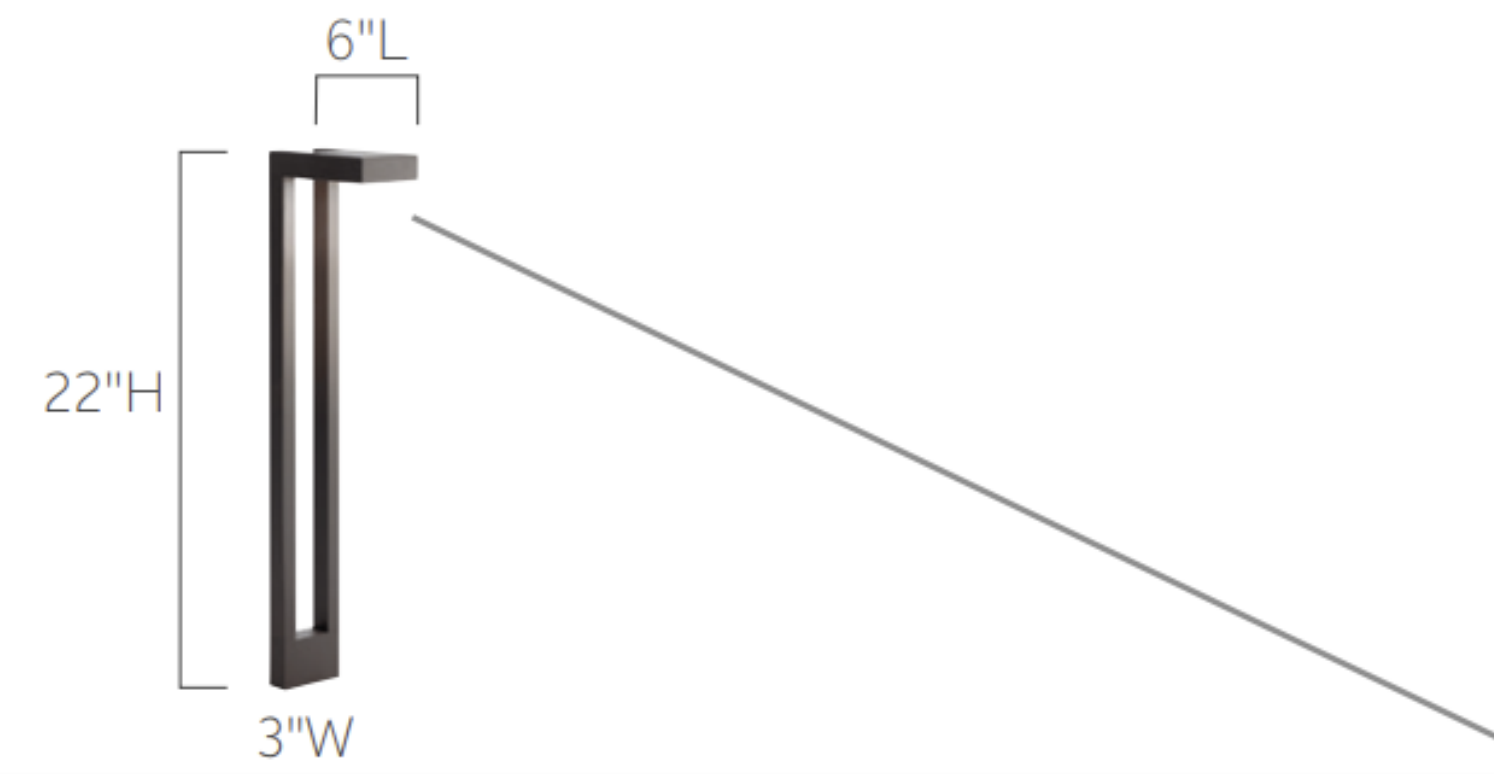

12V Two Arm Path Light

DIMENSIONS

PHOTOMETRICS

Distance from Light	0'	1'	2'	3'	4'	5'	6'	7'	8'
Footcandles	8.3	5.2	1.5	0.6	0.2	0.1	0.05	0.03	0.01

Values stated with 18121 lamp.

SPECIFICATIONS

Dimensions	
Height	22" / 559 mm
Length	6.00" / 153 mm
Width	3.00" / 77 mm
Light Source	
Lamp Included	No
Lamp Base	T5 Wedge
Max Wattage	16.25W
Electrical	
Input Voltage Range	9-15V AC/DC
Voltage	12V
Wire	
36" of usable #18-2, SPT-1W leads	
Installation	
Location Rating	Wet

FIXTURE ATTRIBUTES

Housing	
Primary Material	Cast Aluminum or Cast Brass
Weight	Aluminum 2.1lb Brass 5.4lb
Lens	
Satin etched glass diffusion lens for even light dispersion and glare control.	
Included Accessories	
8" slotted in-ground stake and 2 gel-filled wire nuts.	
Cast Brass has 14" slotted in-ground stake.	
36" of usable #18-2, SPT-1W leads. Lamp sold separately.	
Optional Accessories	
Power Post Stake 15276BK	
Surface Mounting Flange 15601	
(needed for attachment to junction box)	

12V In-Ground Brass Trim Centennial Brass

SPECIFICATIONS

Certifications/Qualifications	
Prop65	Yes www.kichler.com/warranty
Dimensions	
Height	5.00"
Length	4.25"
Width	5.00"
Electrical	
Operating Voltage Range	12 VAC
Voltage	12V
Light Source	
Lamp Included	Not Included
Lamp Type	MR16
Light Source	Incandescent
Max or Nominal Watt	7.20
# of Bulbs/LED Modules	1
Mounting/Installation	
Location Rating	Wet
FIXTURE ATTRIBUTES	
Housing	
Primary Material	BRASS