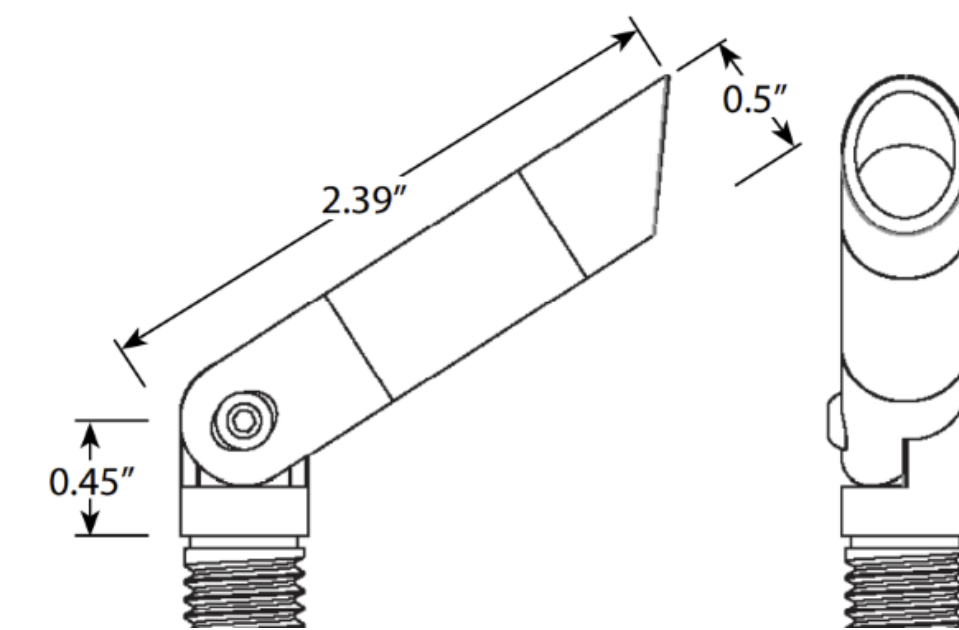

CABIN SIGN DIRECTIONAL LIGHT

PRODUCT DIMENSIONS

SPECIFICATIONS

- **Construction:** Brass
- **Finish:** Bronze
- **Lead Wire:** 18 AWG
- **Lens:** Clear flat glass
- **Light Source:** Integrated
- **Operating Voltage:** 12VAC
- **Powered by:** VOLT's Low Voltage Transformer
- **Lumens:** 85lm
- **Color Temperature:** 2700K