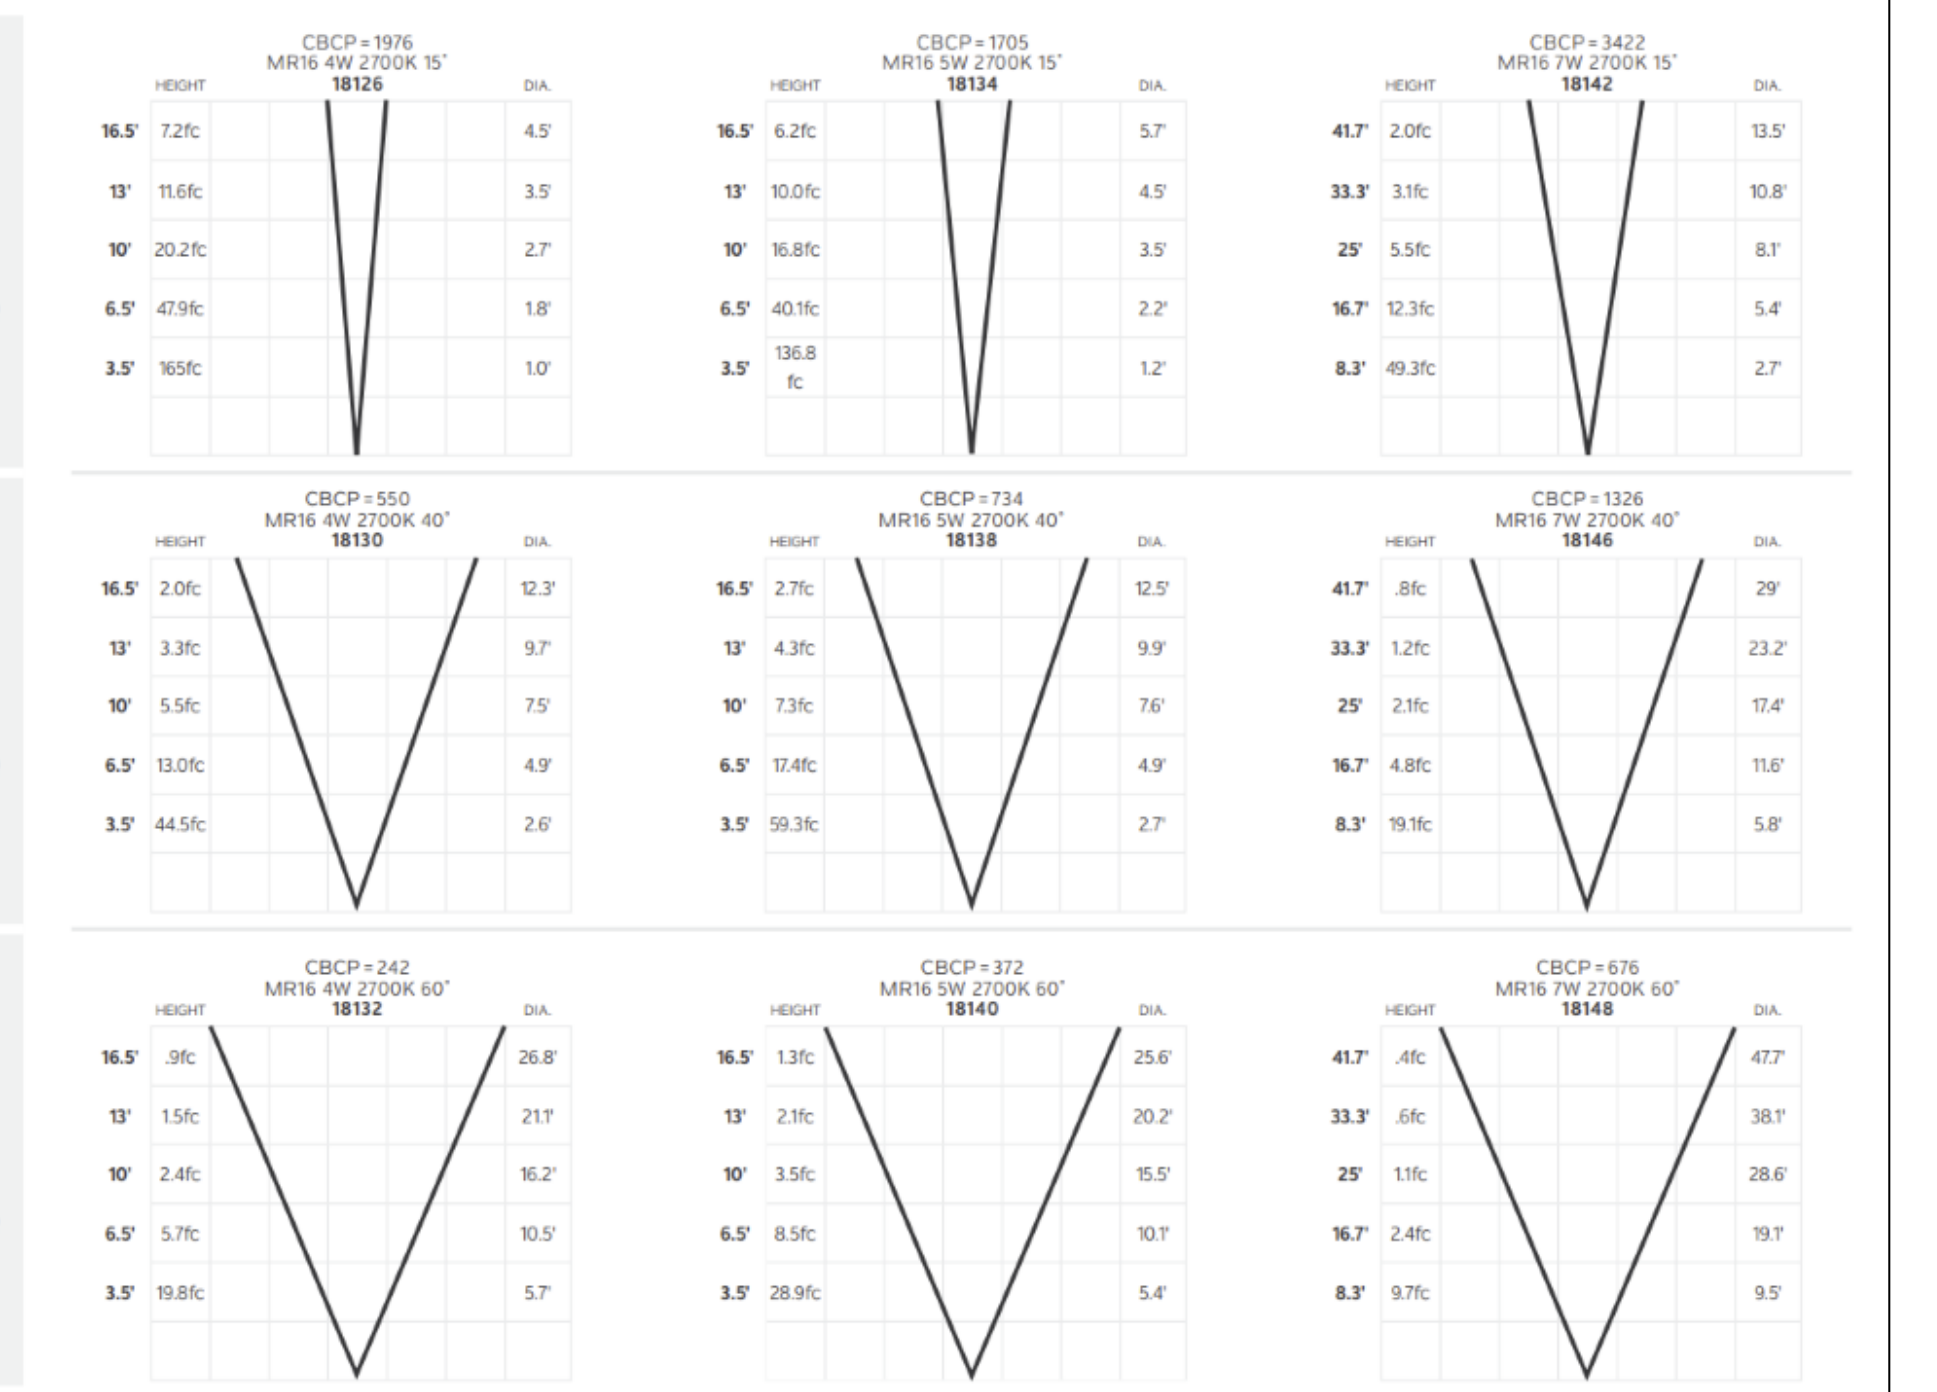

MR16	
2700K - Warm White	
MR16	
2700K - Warm White	
MR16	
2700K - Warm White