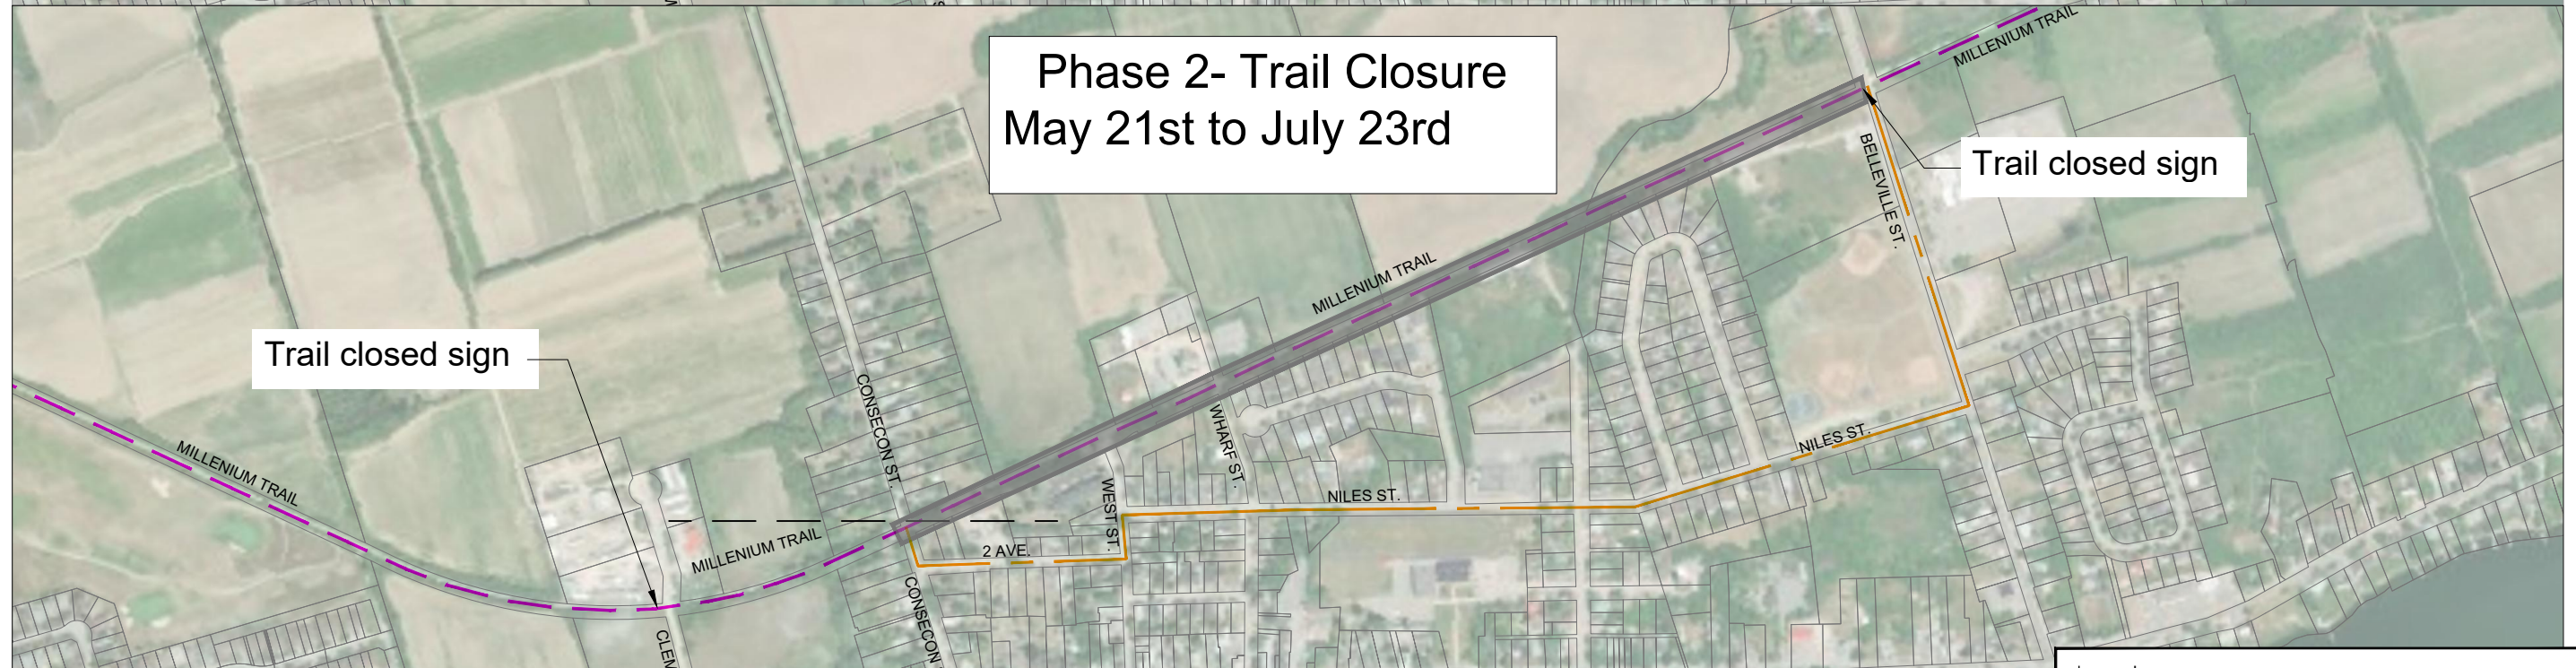

Millennium Trail Closure - Phase 1 & 2

Start Date: May 13th 2024

Legend

- TRAIL DETOUR ROUTE ————
- EXISTING TRAIL PATHWAY - - - -
- PROPOSED WORK AREA [Grey Box]