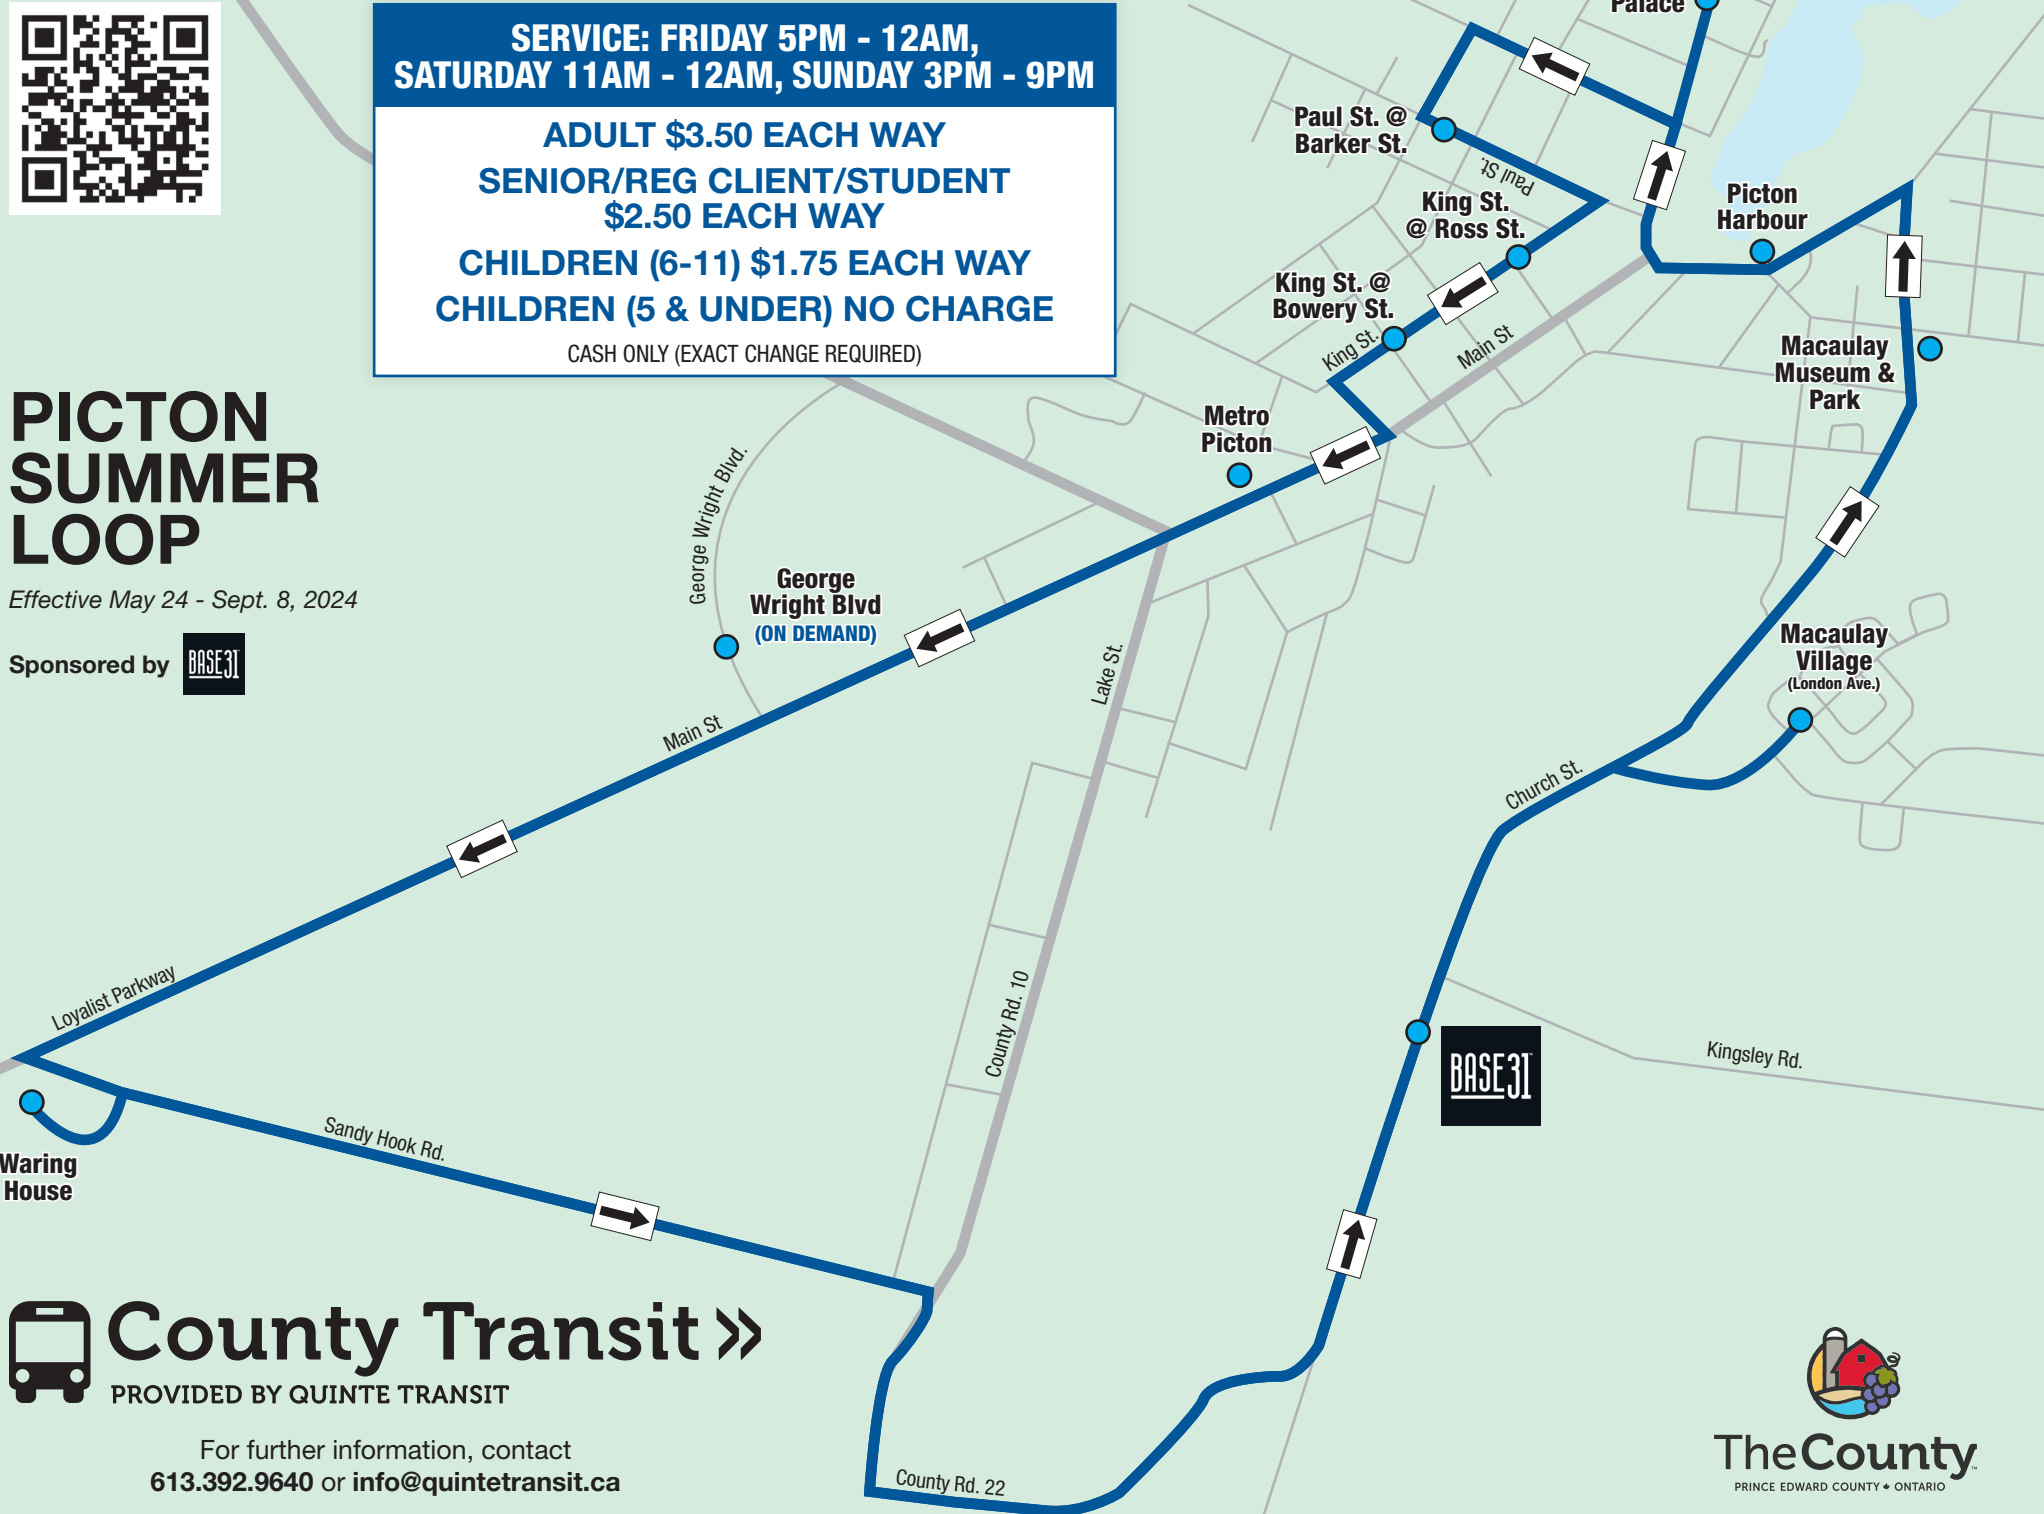

**SERVICE: FRIDAY 5PM - 12AM,
SATURDAY 11AM - 12AM, SUNDAY 3PM - 9PM**

ADULT $3.50 EACH WAY

**SENIOR/REG CLIENT/STUDENT
$2.50 EACH WAY**

CHILDREN (6-11) $1.75 EACH WAY

CHILDREN (5 & UNDER) NO CHARGE

CASH ONLY (EXACT CHANGE REQUIRED)

PICTON SUMMER LOOP

Effective May 24 - Sept. 8, 2024

Sponsored by

County Transit »
PROVIDED BY QUINTE TRANSIT

For further information, contact
613.392.9640 or info@quintetransit.ca