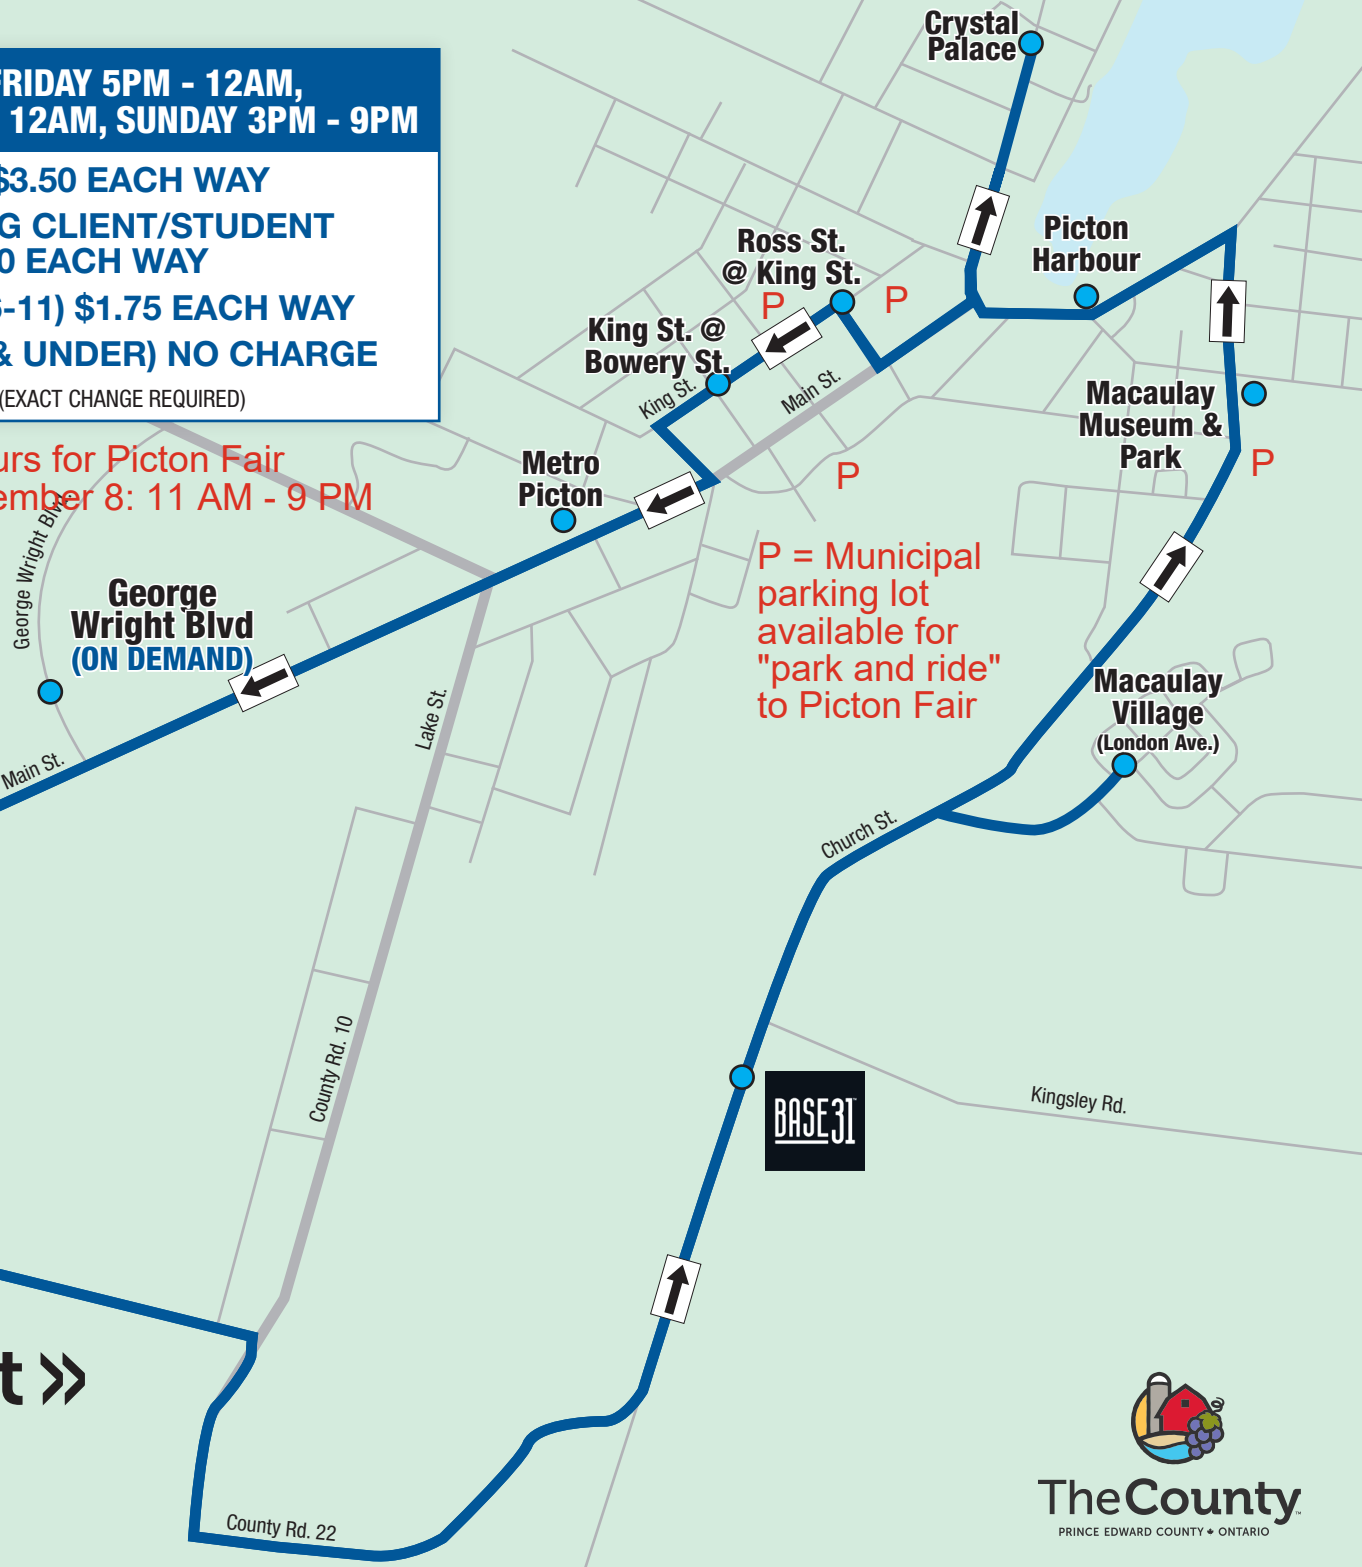

P = Municipal parking lot available for "park and ride" to Picton Fair