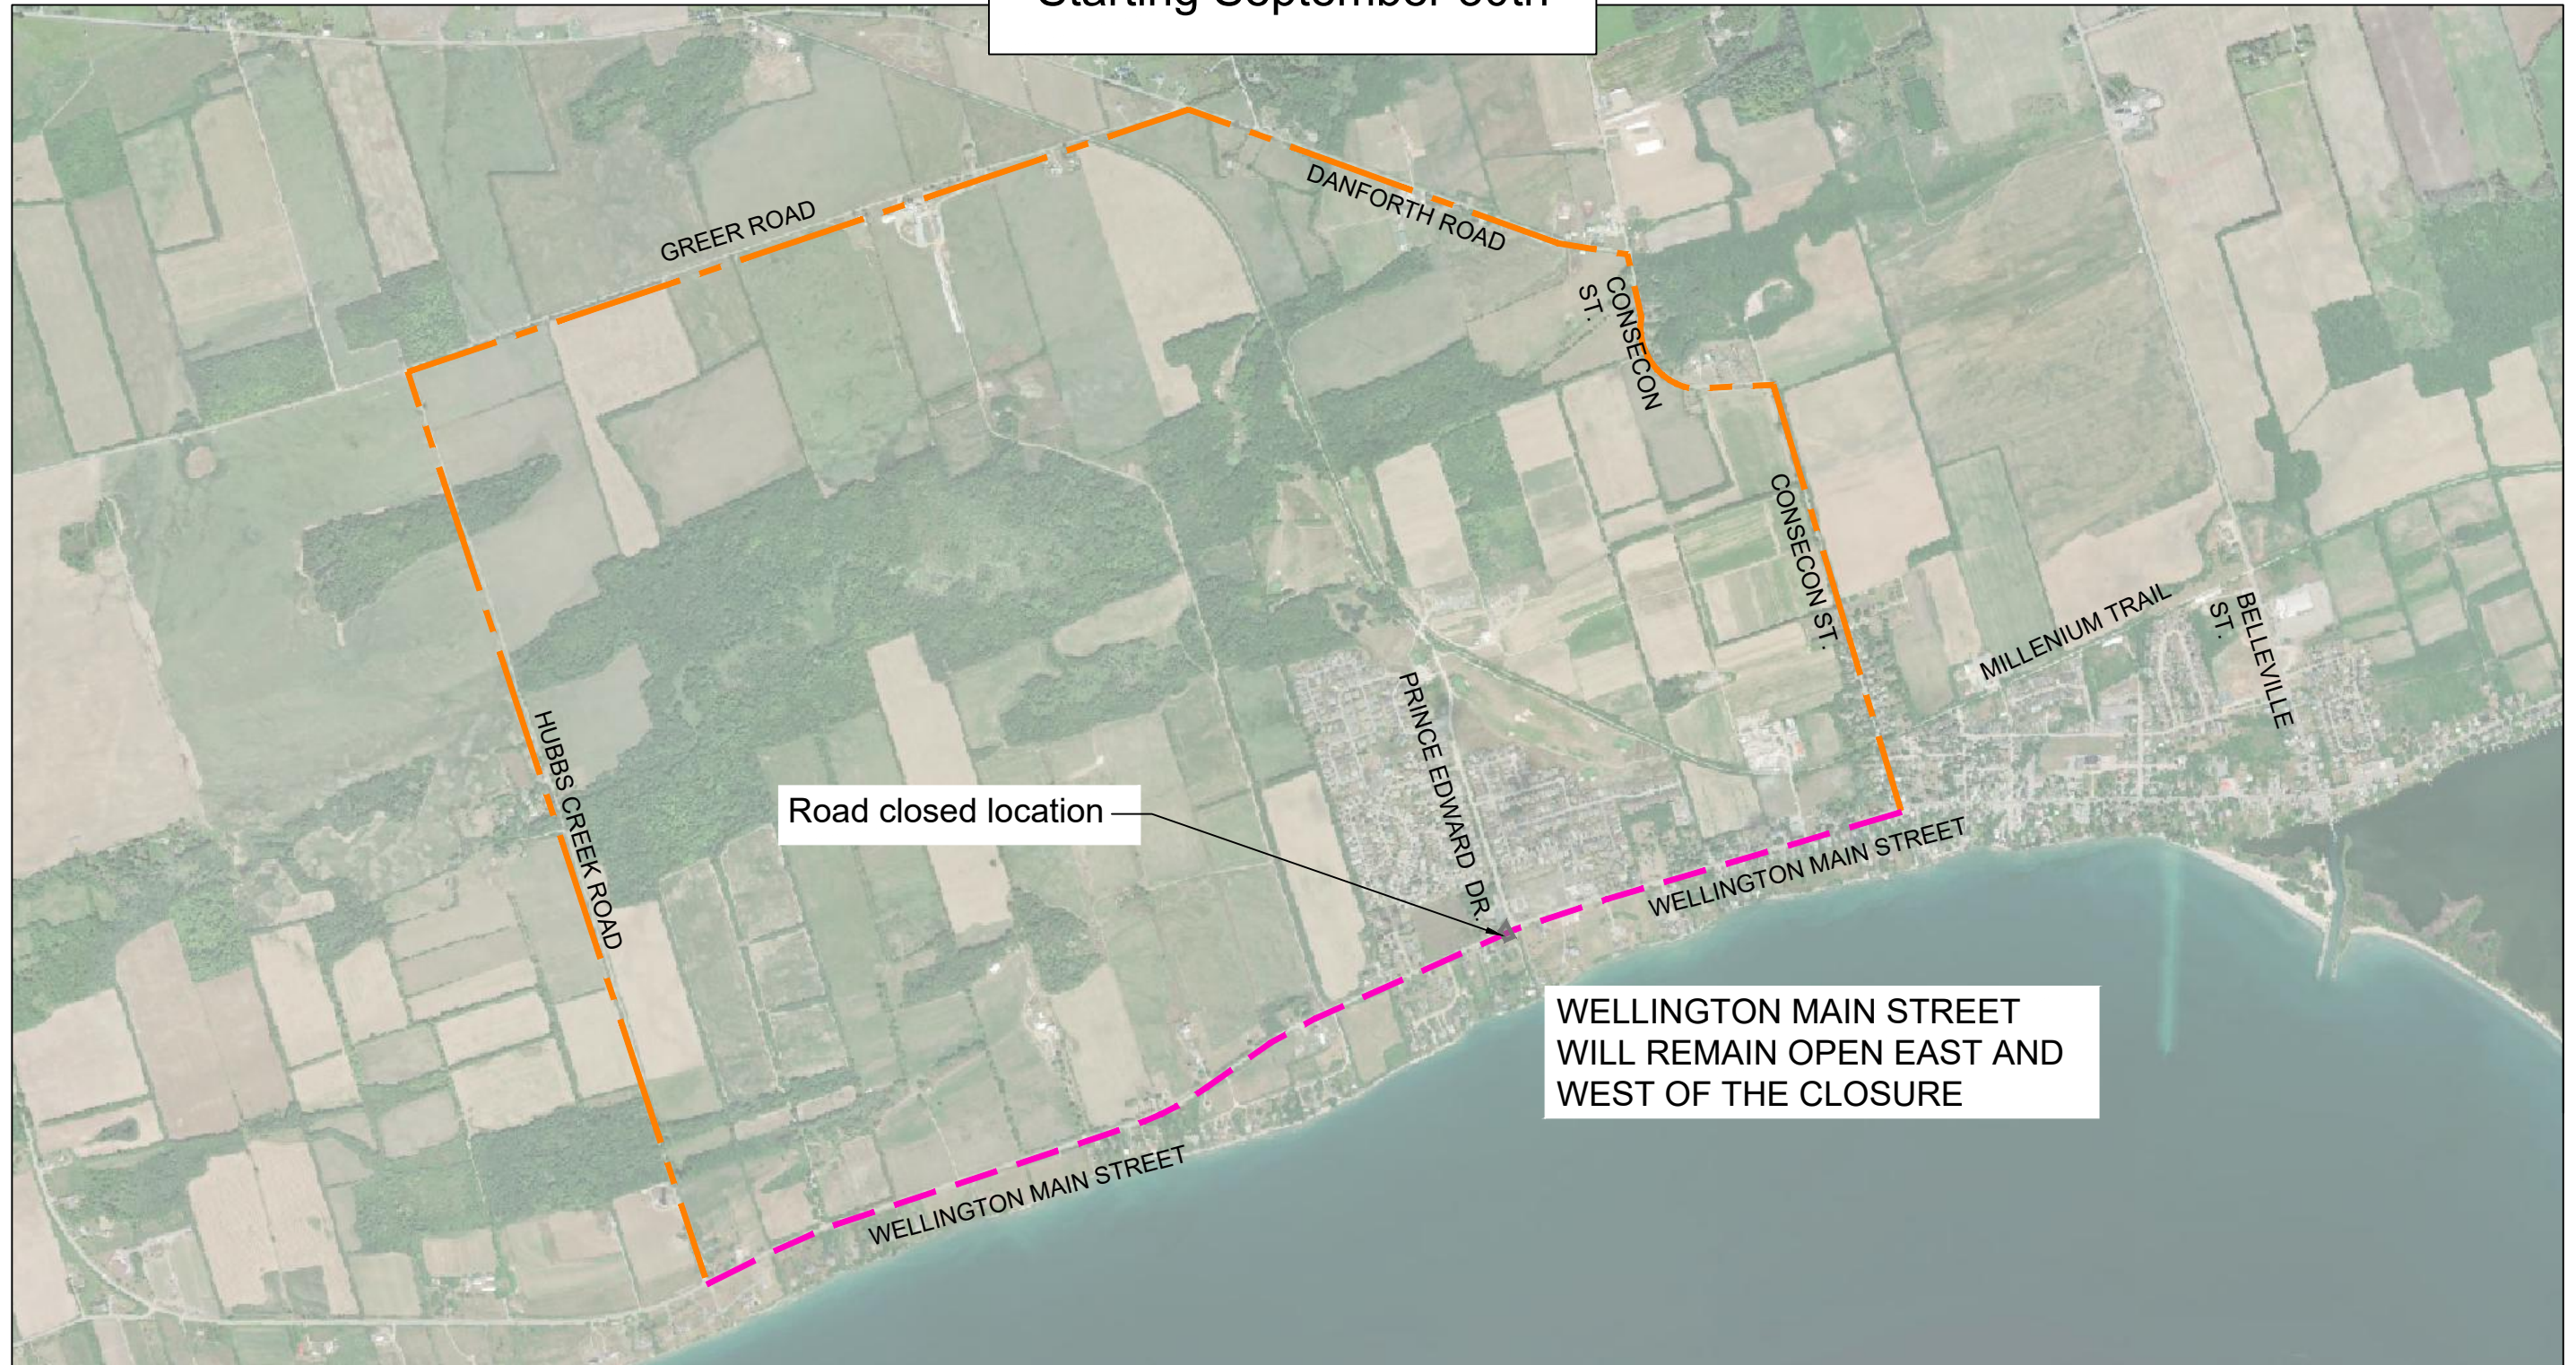

Street Closure Starting September 30th

Wellington Main St Closure At Prince Edward Drive
Start Date: September 30th 2024

Road closed location

WELLINGTON MAIN STREET
WILL REMAIN OPEN EAST AND
WEST OF THE CLOSURE

Legend

DETOUR ROUTE

EXISTING ROADWAY

PROPOSED WORK AREA