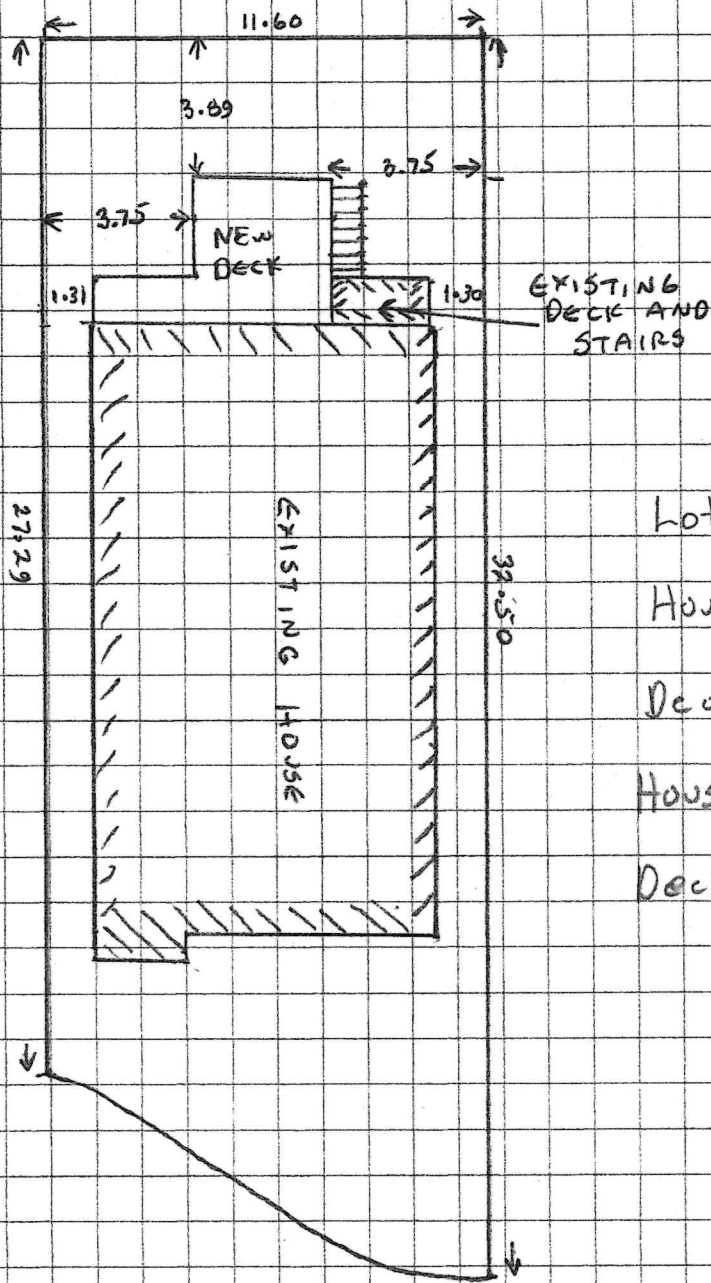

EXHIBIT B₁

Lot size - 346 sq m
House size - 144 sq m
Deck size - 20 sq m
House coverage - 41.6%
Deck coverage - 5.8%

Scale: 1cm = 2m

LOT PLAN

LOT 10 - 12 TWELVE TREES COURT
WELLINGTON, ONTARIO

SHOWING EXISTING HOUSE, EXISTING
DECK AND STAIRS AND
NEW DECK