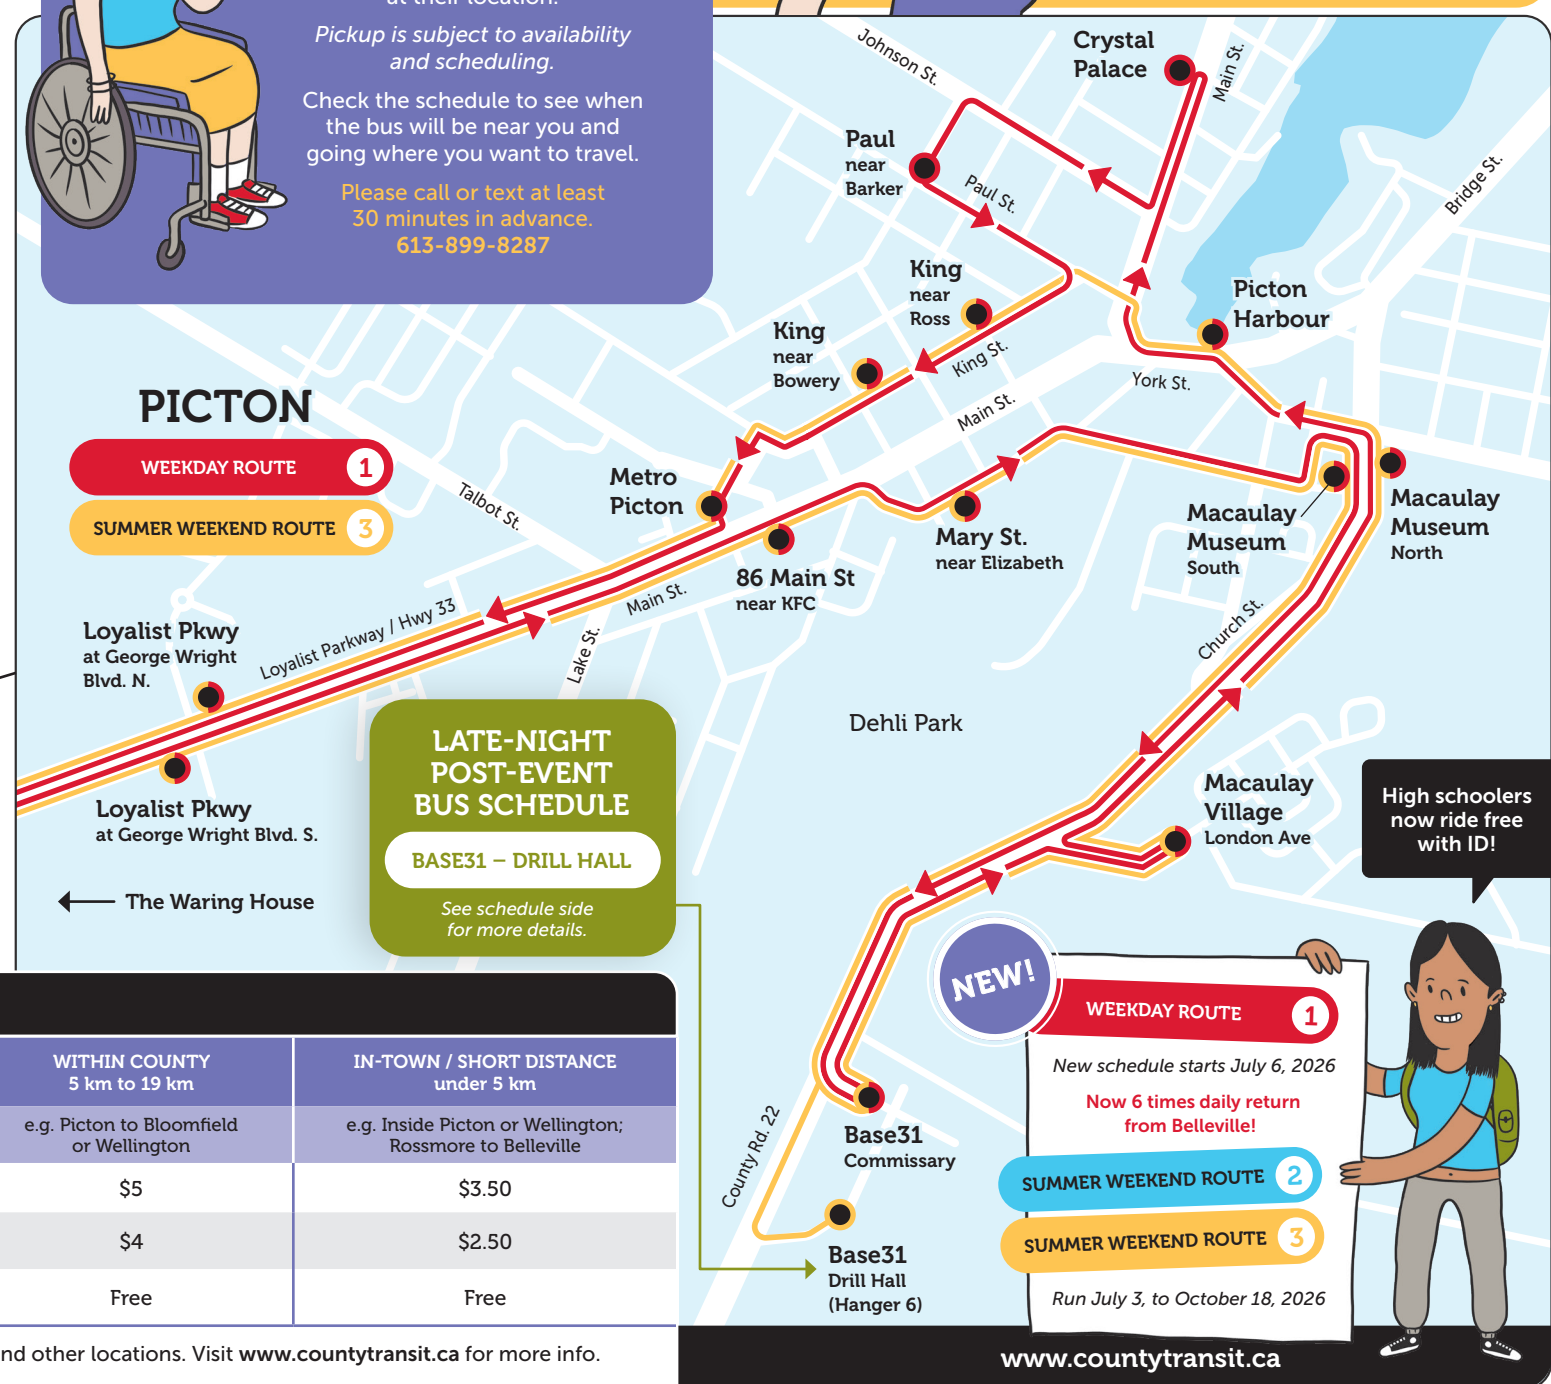

PICTON

- WEEKDAY ROUTE 1
- SUMMER WEEKEND ROUTE 3

2026

ROUTE MAP & SCHEDULE

- WEEKDAY ROUTE YEAR-ROUND, STARTS JULY 6 1
- SUMMER WEEKEND ROUTE JULY 3 - OCTOBER 18 2
- SUMMER WEEKEND ROUTE JULY 3 - OCTOBER 18 3

2026 Departure Times

The easiest way to use Transit is with Google Maps!

SCAN ME

USING GOOGLE MAPS FOR TRANSIT DIRECTIONS ON YOUR PHONE

1. Open the Google Maps app.
2. Tap the search bar and enter where you are going, including another town or city.
3. Tap Directions, then choose the transit (bus/train) icon.

4. Google Maps will show you the next available trips, including any transfers and walking directions to and from stops.
5. Tap a trip to see step by step directions and follow along as you travel.

Scan the QR code to learn more!

Late-night service to help event-goers get home safely. To get to the event, walk from the **Base31 Commissary** stop or ask the driver for drop-off at the Drill Hall. (see yellow schedule)

SATURDAYS: July 4, 11, 25 / August 1, 8, 15, 22, 29
September 5, 12, 19, 26 / October 3, 17