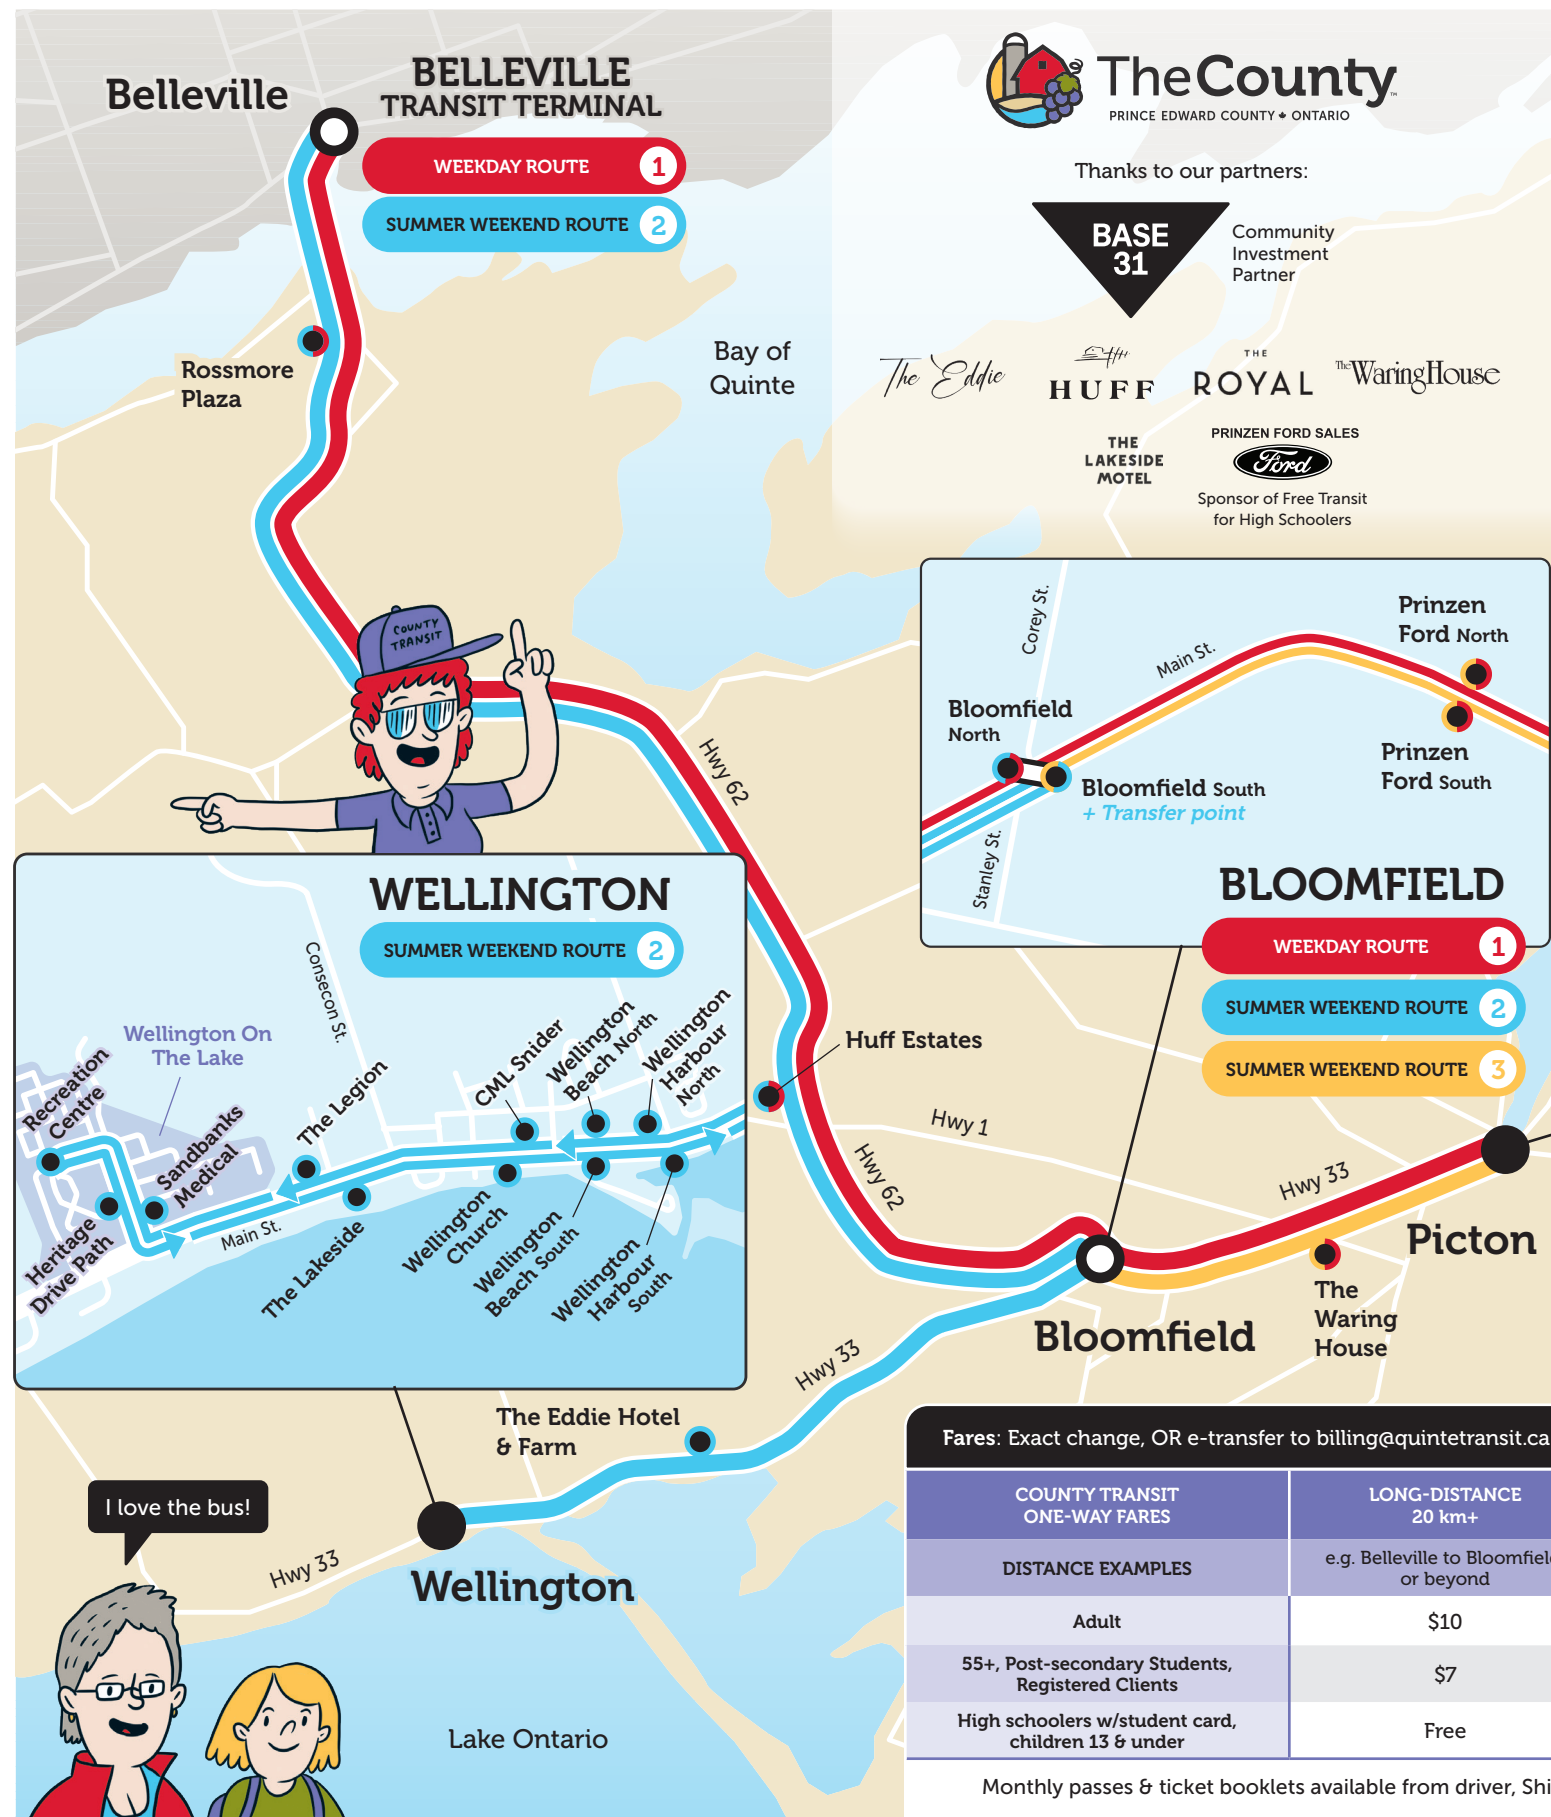

2026 Route Maps

SPECIALIZED TRANSIT

Door-to-door service is available on weekdays for registered clients: people with disabilities, seniors 55+, and people experiencing housing insecurity (with a referral from a local agency).

For more info or to register, visit: www.countytransit.ca or call: Quinte Transit on weekdays at 613-392-9640 toll-free: 1-855-283-9640 Email: info@quintetransit.ca

Weekend Summer Connector Buses

Registered specialized transit clients who live within 2 km of the route can call or text to request pickup at their location.

Pickup is subject to availability and scheduling.

Check the schedule to see when the bus will be near you and going where you want to travel.

Please call or text at least 30 minutes in advance. 613-899-8287